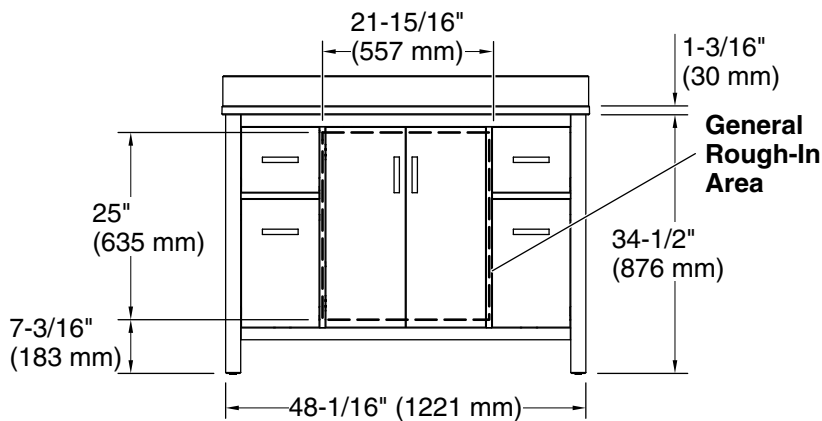

Technical Information

All product dimensions are nominal.

Notes

Install this product according to the installation instructions.

Select the type of fastener based upon the wall material. Two 250 lb (113.4 kg) minimum load bearing fasteners are recommended.