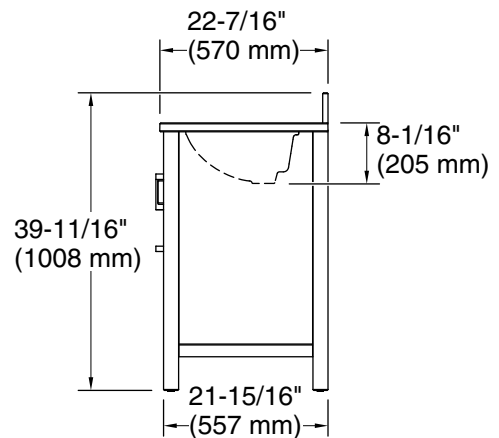

Technical Information

All product dimensions are nominal.

Notes

Install this product according to the installation instructions.

Select the type of fastener based upon the wall material. Two 250 lb (113.4 kg) minimum load bearing fasteners are recommended.