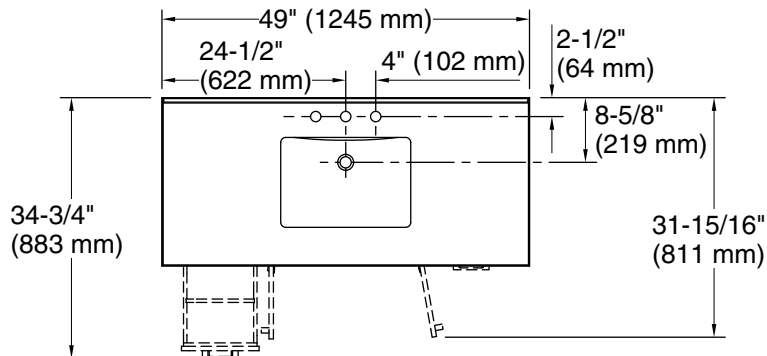

Technical Information

All product dimensions are nominal.

Notes

Install this product according to the installation instructions.

Select the type of fastener based upon the wall material. Two 250 lb (113.4 kg) minimum load bearing fasteners are recommended.