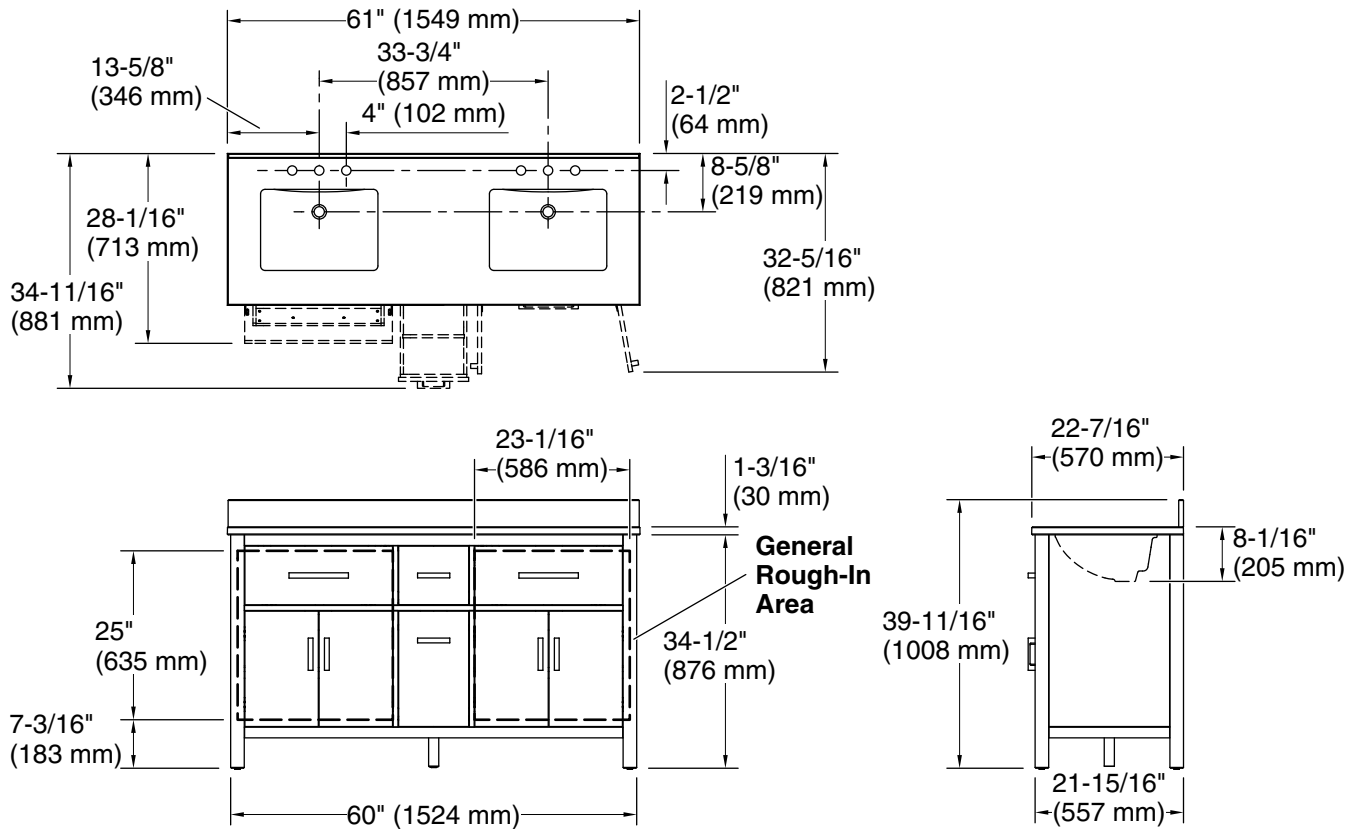

Technical Information

All product dimensions are nominal.

Notes

Install this product according to the installation instructions.

Select the type of fastener based upon the wall material. Two 250 lb (113.4 kg) minimum load bearing fasteners are recommended.