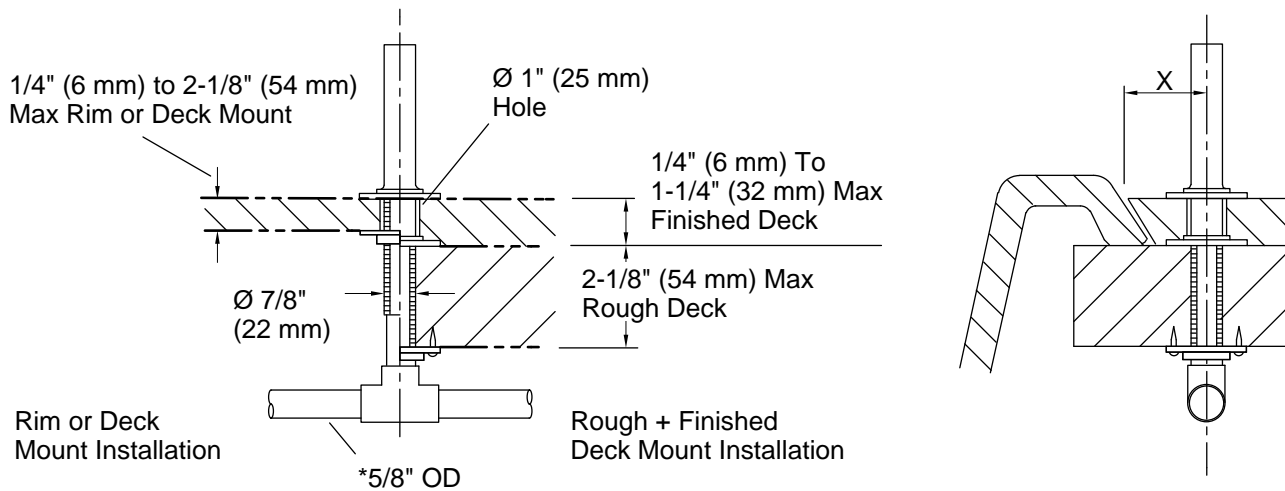

Features

- For use with K-8359 floor-mount, K-956 Stillness, and K-14430 Purist® bath filler spouts

Material

- Brass

Installation

- Bath- or deck-mount

Recommended Products/Accessories

K-23723 Faucet cleaner

Codes/Standards

None Applicable

KOHLER® Faucet Lifetime Limited Warranty

See website for detailed warranty information.

* Indicates items to be supplied by installer.
X= Distance from centerline of spout inlet to front of spout base plus 1/2" (13 mm).

Technical Information

All product dimensions are nominal.

Drain included: No

Spout:

Handshower:

Rated maximum flow: 0 gal/min (0 l/min)

Notes

Install this product according to the installation guide.