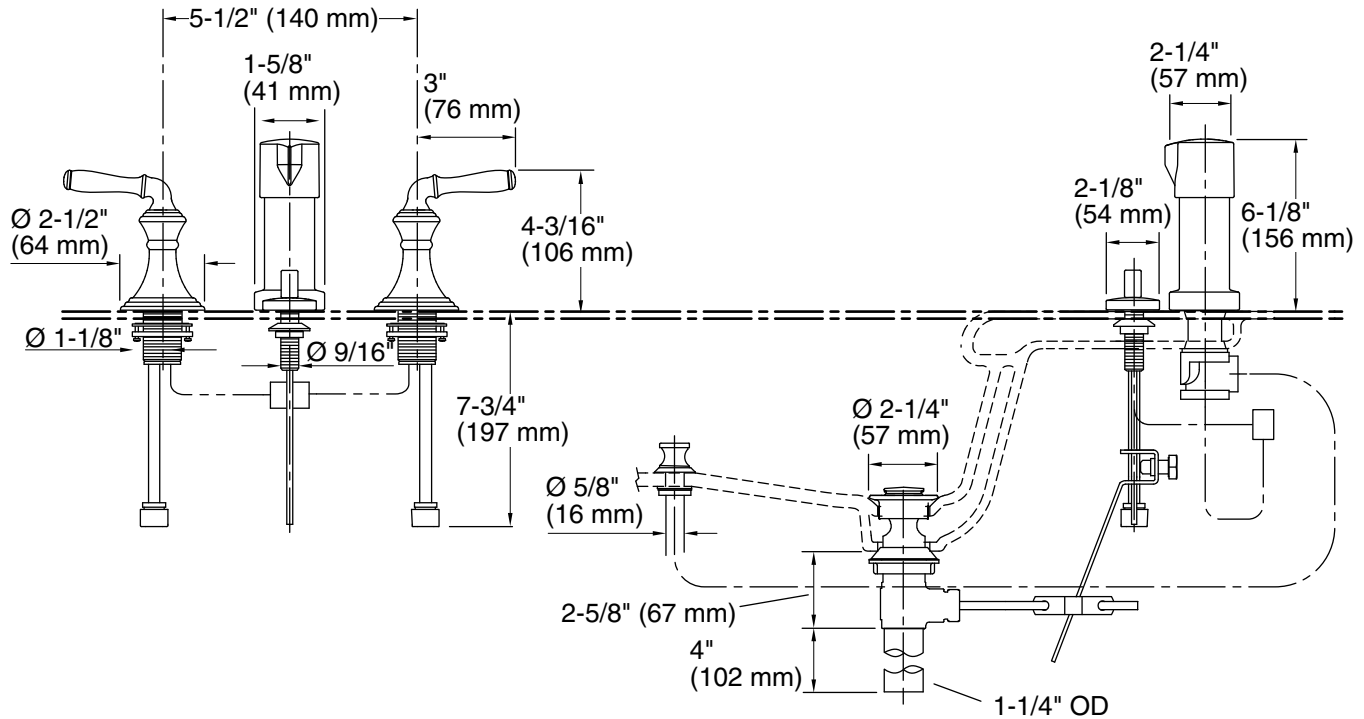

Features

- Devonshire faucets offer decorative styling and versatility for any bathroom
- Lever handles
- Pop-up drain with 1-1/4" tailpiece

Material

- Solid-brass construction for durability and reliability

Installation

- For 5-1/2" (140 mm) centers

Recommended Products/Accessories

K-23726 Drain treatment
K-23723 Faucet cleaner

Codes/Standards

ASME A112.18.1/CSA B125.1
ASSE 1001

KOHLER® Faucet Lifetime Limited Warranty

See website for detailed warranty information.

Technical Information

All product dimensions are nominal.

Drain included: Yes

Handshower:

Rated maximum flow: 2 gal/min (7.6 l/min)

Notes

Install this product according to the installation guide.