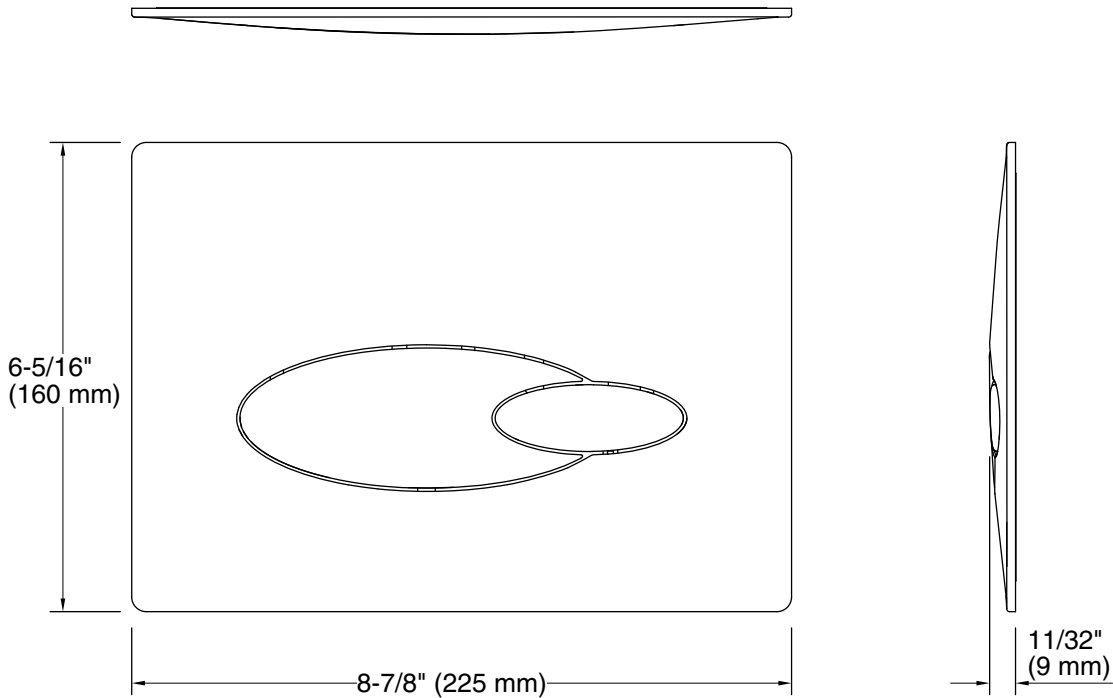

Features

- For use with the K-18829 2" x 4" in-wall tank and carrier system
- Dual-flush actuator offers a choice of 0.8 or 1.6 gpf (3.0 or 6.0 lpf)
- Large flush actuator plate opening can be removed for easy access to inner tank
- Eligible for consumer rebates in some municipalities

Technical Information

All product dimensions are nominal.

Material: Plastic