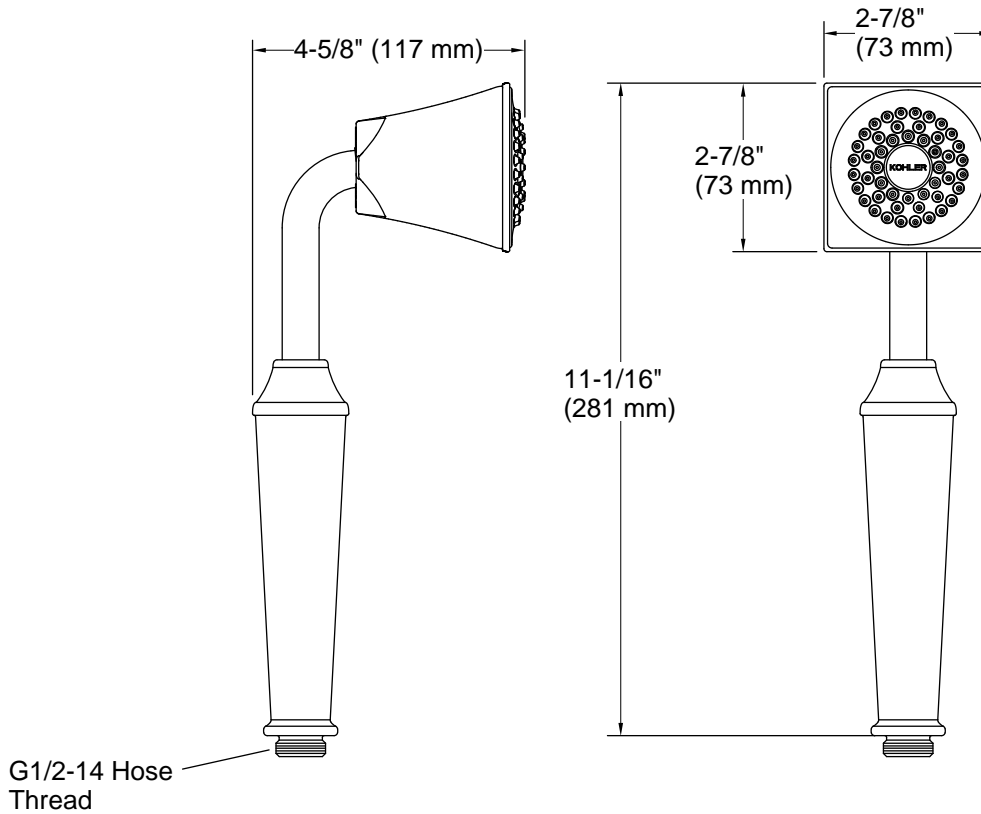

Features

- Single-function handshower delivers a full, consistent spray, regardless of water pressure
- MasterClean™ sprayface features an easy-to-clean surface that withstands mineral buildup and maximizes spray performance
- Ergonomic sprayhead pivots to allow precise adjustment for targeted hydromassage
- 2.5 gpm (9.5 lpm) maximum flow rate
- Shower hose sold separately
- Coordinates with Memoirs faucets and accessories

KOHLER® Faucet Lifetime Limited Warranty

See website for detailed warranty information.

Technical Information

All product dimensions are nominal.

Drain included: No

Handshower:

Rated maximum flow: 2.5 gal/min (9.5 l/min)