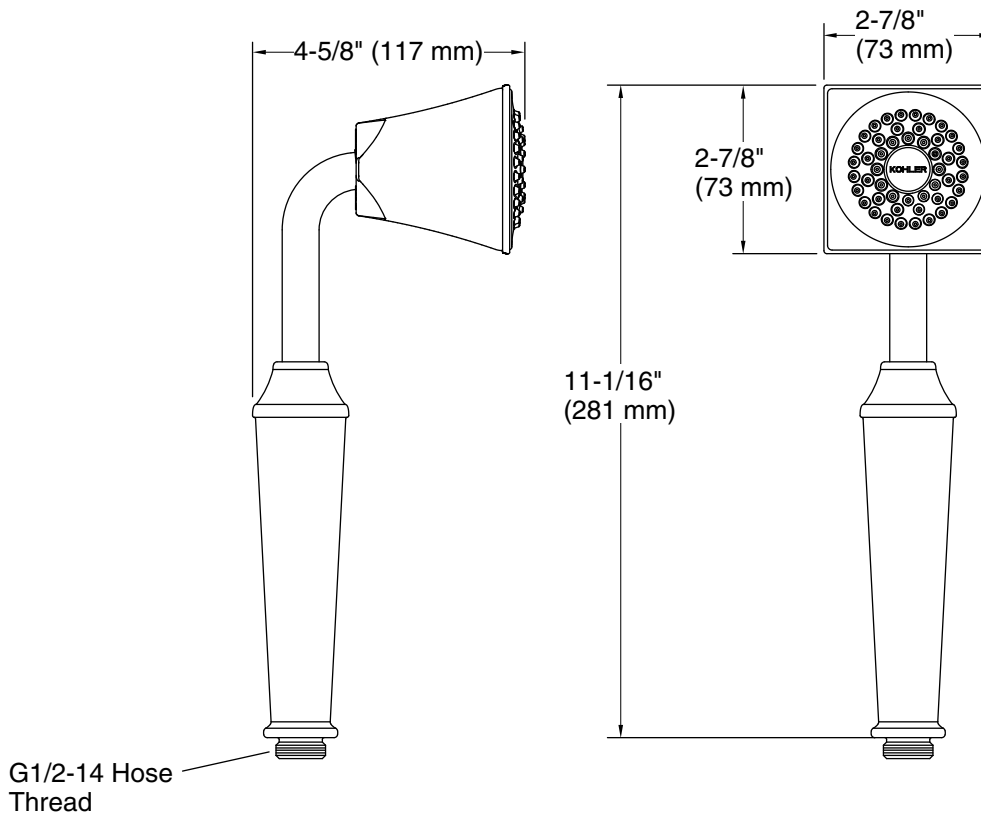

Features

- Single-function handshower delivers a full, consistent spray, regardless of water pressure
- MasterClean™ sprayface features an easy-to-clean surface that withstands mineral buildup and maximizes spray performance
- Ergonomic sprayhead pivots to allow precise adjustment for targeted hydromassage
- 2.5 gpm (9.5 lpm) maximum flow rate
- Shower hose sold separately
- Coordinates with Memoirs faucets and accessories

KOHLER® Faucet Lifetime Limited Warranty

See website for detailed warranty information.

Technical Information

All product dimensions are nominal.

Drain included: No

Handshower:

Rated maximum flow: 2.5 gal/min (9.5 l/min)