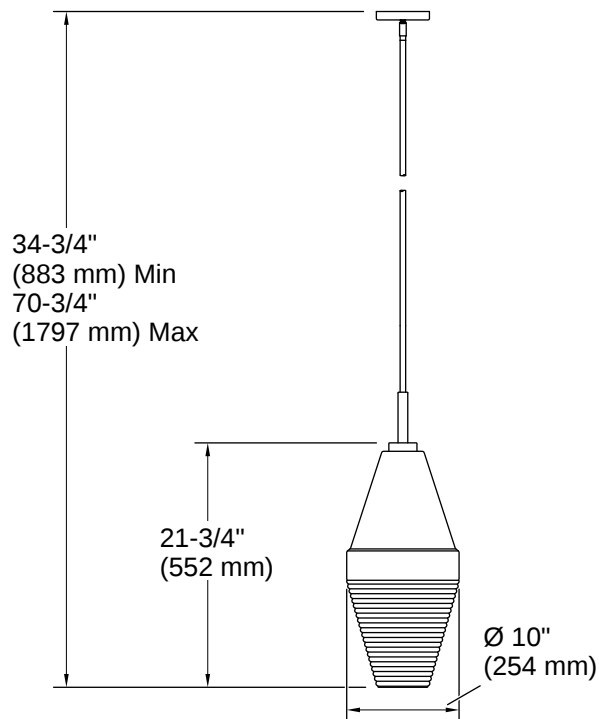

Installation

- Ceiling-mount

Installation Notes

Install this product according to the installation instructions.