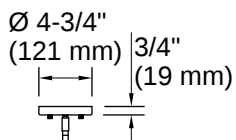

Installation

- Ceiling-mount

Installation Notes

Install this product according to the installation instructions.