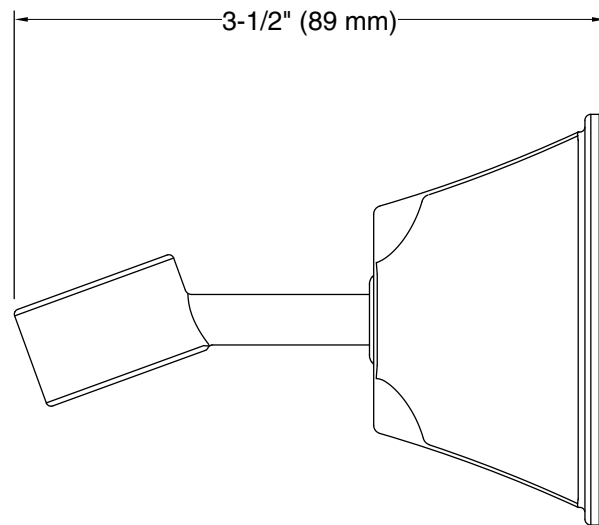

Technical Information

All product dimensions are nominal.

Material: Brass

Notes

Install this product according to the installation guide.