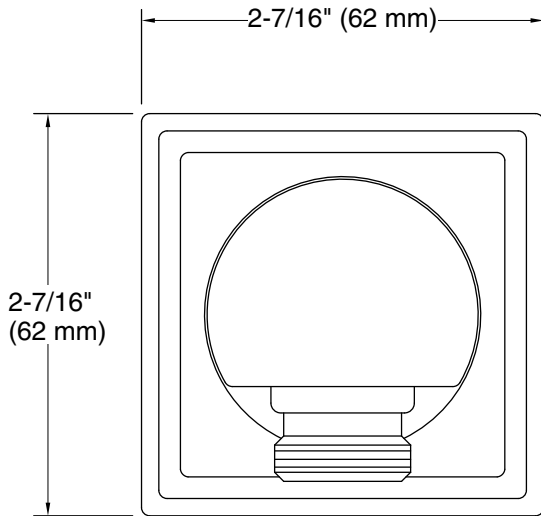

Technical Information

All product dimensions are nominal.

Drain included: No

Notes

Install this product according to the installation instructions.