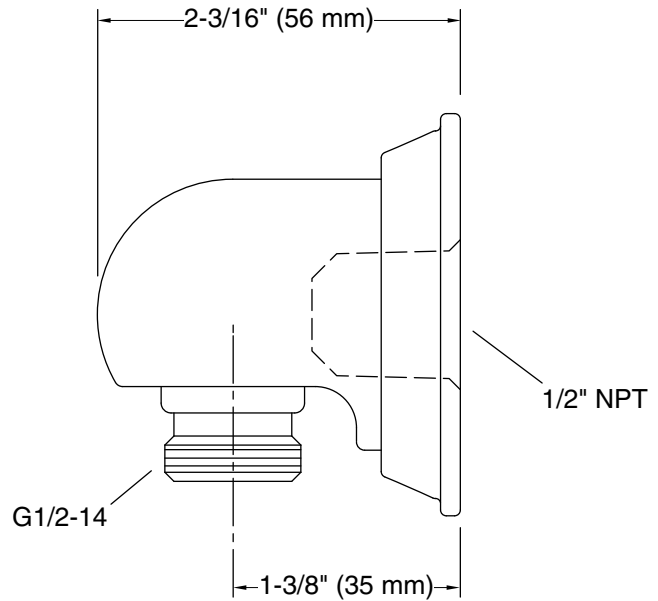

Features

- For use with a handshower and hose (sold separately)
- Coordinates with Memoirs faucets and accessories

Material

- Brass
- KOHLER® finishes resist corrosion and tarnishing

Installation

- Wall-mount

Recommended Replacements

- This product is replaced by K-22171 Wall-mount supply elbow with check valve.

Recommended Products/Accessories

K-23723 Faucet cleaner

Codes/Standards

None Applicable

KOHLER® Faucet Lifetime Limited Warranty

See website for detailed warranty information.

Technical Information

All product dimensions are nominal.

Drain included: No

Notes

Install this product according to the installation instructions.