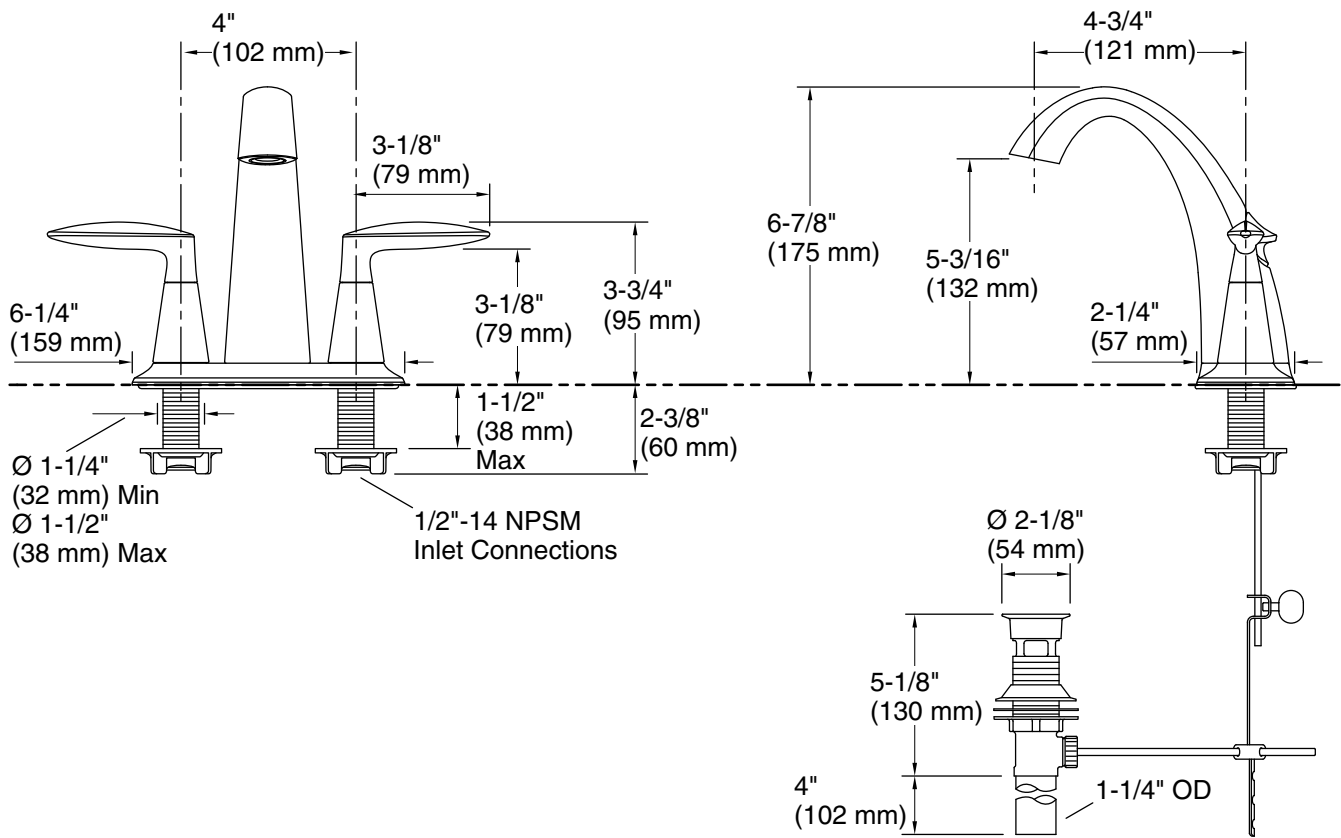

Features

- 5" (127 mm) spout reach
- 1.2 gpm (4.5 lpm) maximum flow rate at 60 psi (4.14 bar)
- KOHLER® ceramic disc valves exceed industry longevity standards for a lifetime of durable performance
- Two-handle centerset faucet for 4" (102 mm) centers
- Includes metal pop-up drain with 1-1/4" (32 mm) tailpiece
- Reversible quarter-turn washerless ceramic disc valves
- Coordinates with Alteo faucets, accessories, and showering components to complete your bathroom

Material

- Premium metal construction for durability and reliability
- KOHLER® finishes resist corrosion and tarnishing

Installation

- For 4" (102 mm) centers
- Deck-mount

Recommended Products/Accessories

KOHLER® Faucet Lifetime Limited Warranty

See website for detailed warranty information.

Technical Information

All product dimensions are nominal.

Faucet:

Flow rate: 1.2 gal/min (4.5 l/min)

Drain included: Yes

Spout:

Spout reach: 4-3/4" (121 mm)

Handshower:

Rated maximum flow: 0 gal/min (0 l/min)

Notes

Install this product according to the installation guide.

ADA compliant for handles only.

ADA, OBC, CSA B651 compliant when installed to the specific requirements of these regulations.