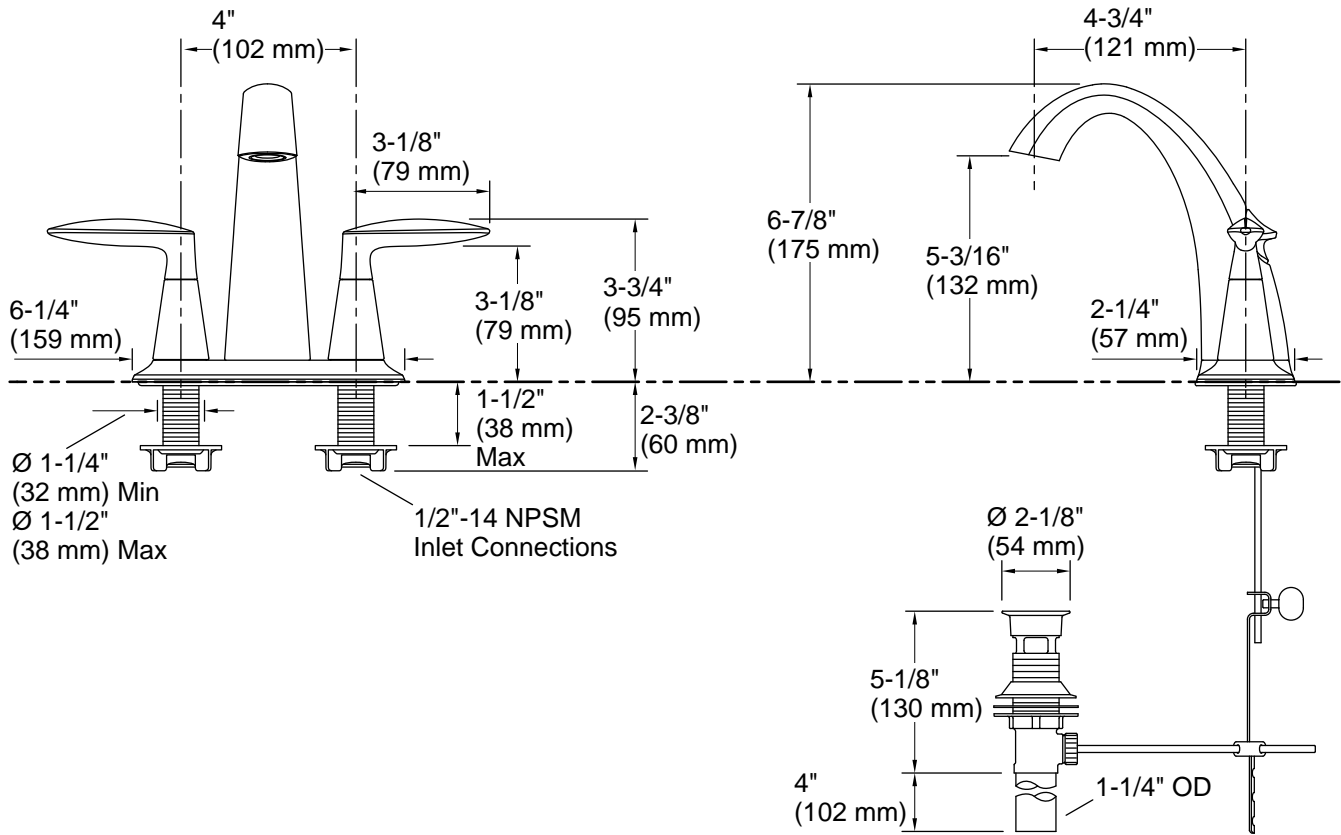

Features

- 5" (127 mm) spout reach
- 1.2 gpm (4.5 lpm) maximum flow rate at 60 psi (4.14 bar)
- KOHLER® ceramic disc valves exceed industry longevity standards for a lifetime of durable performance
- Two-handle centerset faucet for 4" (102 mm) centers
- Includes metal pop-up drain with 1-1/4" (32 mm) tailpiece
- Reversible quarter-turn washerless ceramic disc valves
- Coordinates with Alteo faucets, accessories, and showering components to complete your bathroom

Material

- Premium metal construction for durability and reliability
- KOHLER finishes resist corrosion and tarnishing

Installation

- For 4" (102 mm) centers
- Deck-mount

Recommended Products/Accessories

- K-23726 Drain treatment
- K-23723 Faucet cleaner
- K-37050 18" Towel Bar
- K-37051 24" Towel Bar
- K-37054 Pivoting toilet paper holder
- K-37055 Robe Hook
- K-37056 Vertical toilet paper holder
- K-37057 Towel Ring

KOHLER® Faucet Lifetime Limited Warranty

See website for detailed warranty information.

Technical Information

All product dimensions are nominal.

Faucet:

Flow rate: 1.2 gal/min (4.5 l/min)

Drain included: Yes

Spout:

Spout reach: 4-3/4" (121 mm)

Handshower:

Rated maximum flow: 0 gal/min (0 l/min)

Notes

Install this product according to the installation guide.

ADA compliant for handles only.

ADA, OBC, CSA B651 compliant when installed to the specific requirements of these regulations.