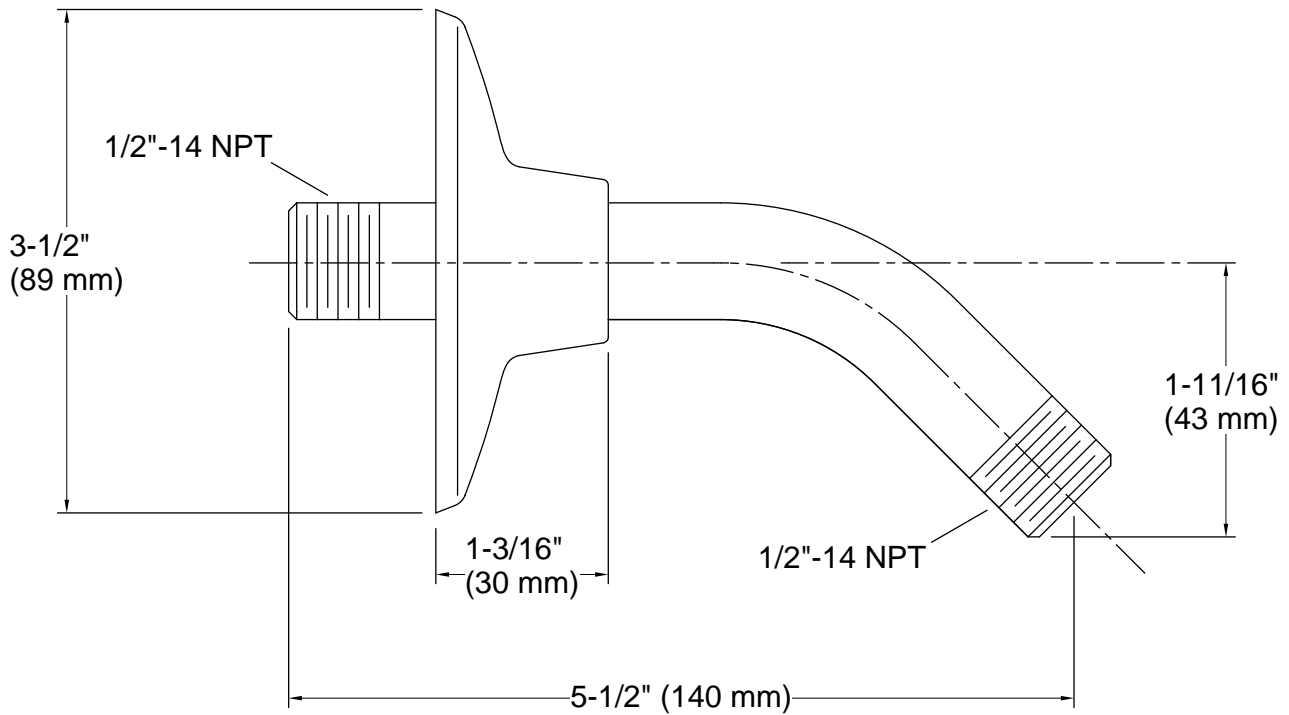

Features

- Arm features 5#" reach
- 1/2" NPT connection
- Fluid design lines for ease of cleaning
- For use with any KOHLER showerhead (sold separately)
- Coordinates with Alteo faucets, accessories, and showering components to complete your bathroom

KOHLER® Faucet Lifetime Limited Warranty

See website for detailed warranty information.

Technical Information

All product dimensions are nominal.

Spout:

Handshower:

Rated maximum flow: 0 gal/min (0 l/min)

Notes

Measure your actual product for roughing-in details.