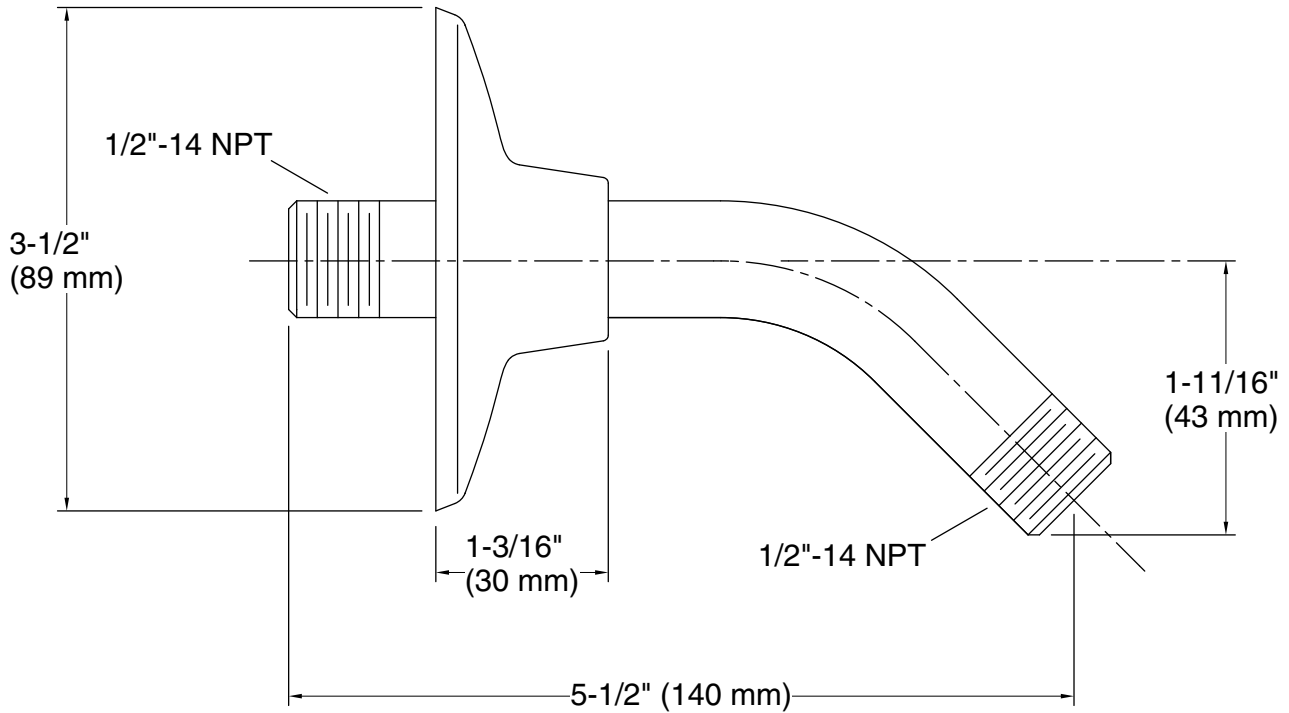

Technical Information

All product dimensions are nominal.

Notes

Measure your actual product for roughing-in details.