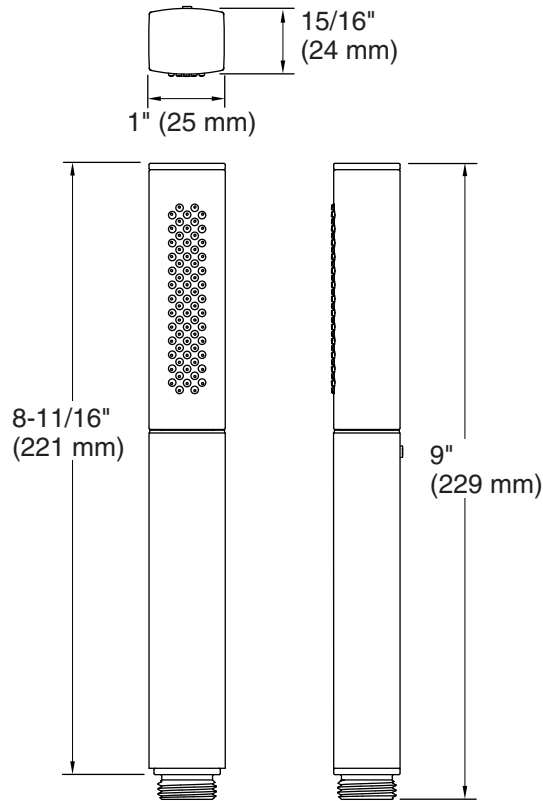

Features

- Multifunction handshower offers full coverage and targeted massage spray settings
- MasterClean™ sprayface features an easy-to-clean surface that withstands mineral buildup and maximizes spray performance
- Ergonomic design is comfortable and easy to grip
- Contains flow-regulating check valve for backflow prevention
- 2.0 gpm (7.6 lpm) maximum flow rate
- Requires shower hose (sold separately)
- This product can help a building earn Water Efficiency points in LEED® Green Building Rating System

K-8593 72" Shower Hose

or

K-9514 60" Shower Hose

Recommended Products/Accessories

K-23723 Faucet cleaner

Codes/Standards

ASME A112.18.1/CSA B125.1

DOE - Energy Policy Act 1992

EPA WaterSense®

IAPMO Certification

KOHLER® Faucet Lifetime Limited Warranty

See website for detailed warranty information.

Technical Information

All product dimensions are nominal.

Drain included: No

Handshower rated max flow: 2 gal/min (7.6 l/min)