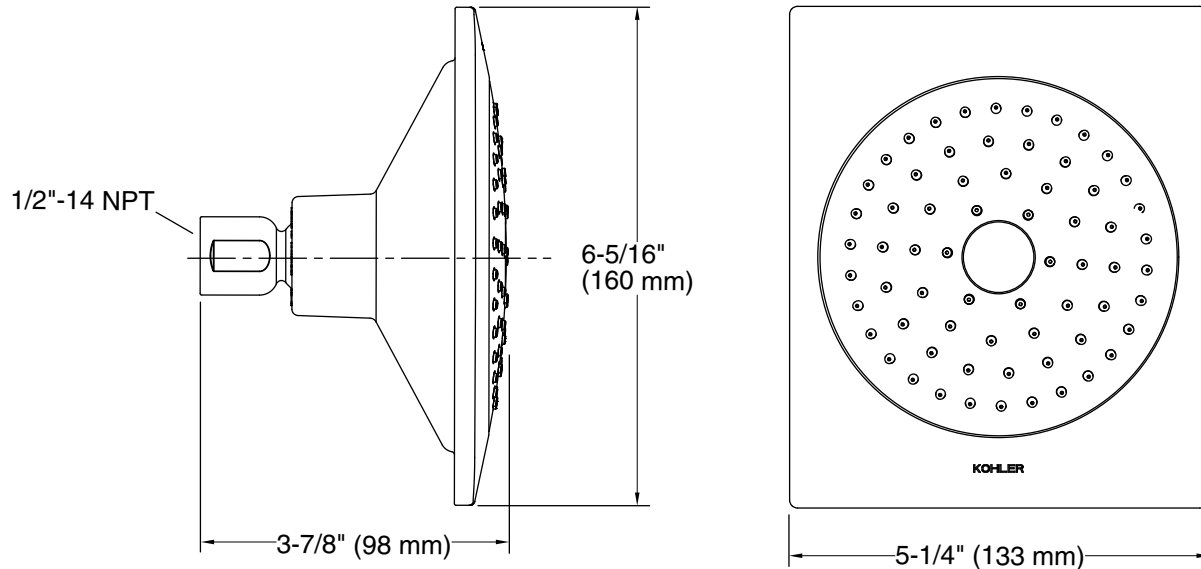

Technical Information

All product dimensions are nominal.

Handshower:

Rated maximum flow: 0 gal/min (0 l/min)

Showerhead/Body Spray:

Rated maximum flow: 1.75 gal/min (6.6 l/min)

Notes

For use with automatic compensating valves rated at 1.5 gal/min (5.7 l/min) or less.

Install this product according to the installation instructions.