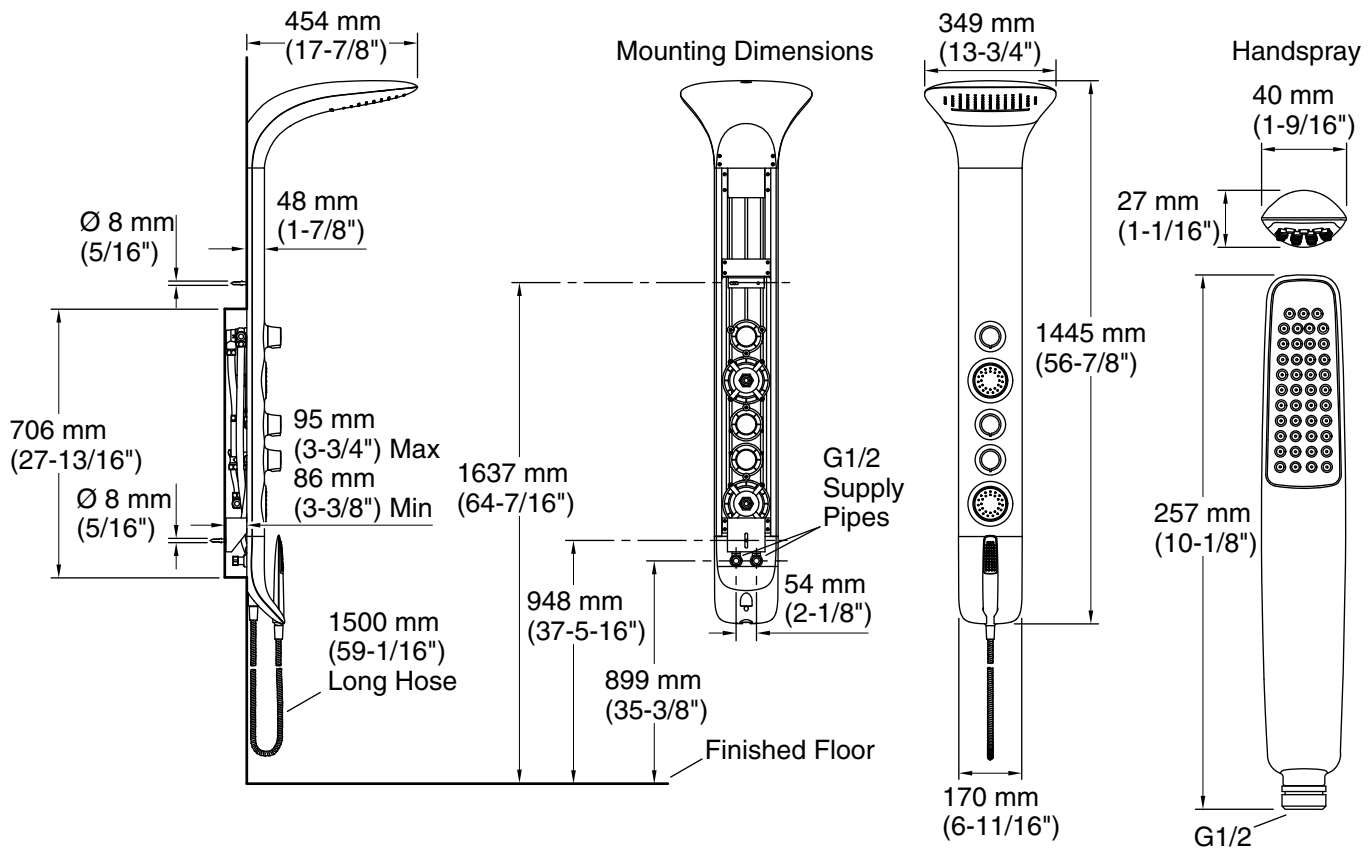

Technical Information

All product dimensions are nominal.

Notes

Install this product according to the installation instructions.