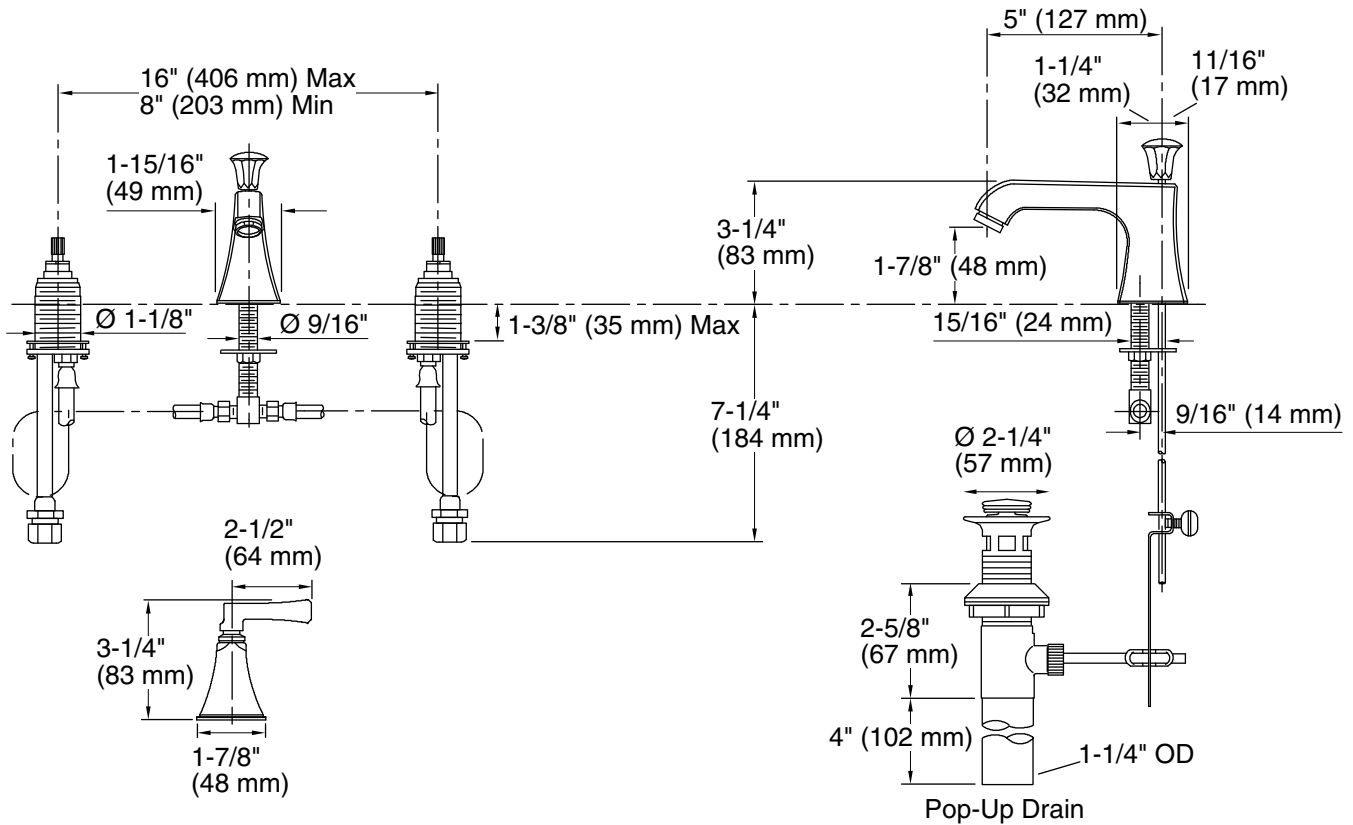

Features

- Two deco lever handles allow for both volume and temperature control
- Includes pop-up drain with 1-1/4" (32 mm) tailpiece
- 1.2 gpm (4.5 lpm) maximum flow rate at 60 psi (4.14 bar)
- 5" (127 mm) spout reach
- KOHLER® ceramic disc valves exceed industry longevity standards for a lifetime of durable performance
- Coordinates with Memoirs Stately faucets, accessories, and showering components to complete your bathroom

Material

- Premium metal construction for durability and reliability
- KOHLER finishes resist corrosion and tarnishing

Installation

- Handles are preassembled on valves to simplify installation
- For 8" – 16" (203 – 406 mm) centers
- Widespread

Recommended Products/Accessories

- K-23726 Drain treatment
- K-23723 Faucet cleaner

Optional Products/Accessories

- 1160593 .35 gpm Aerator, Small

Codes/Standards

- ASME A112.18.1/CSA B125.1
- NSF/ANSI/CAN 61
- NSF/ANSI/CAN 372

Technical Information

All product dimensions are nominal.

Faucet flow rate: 1.2 gal/min (4.5 l/min)

Drain included: Yes

Spout:

Spout reach: 5" (127 mm)

Notes

Install this product according to the installation guide.