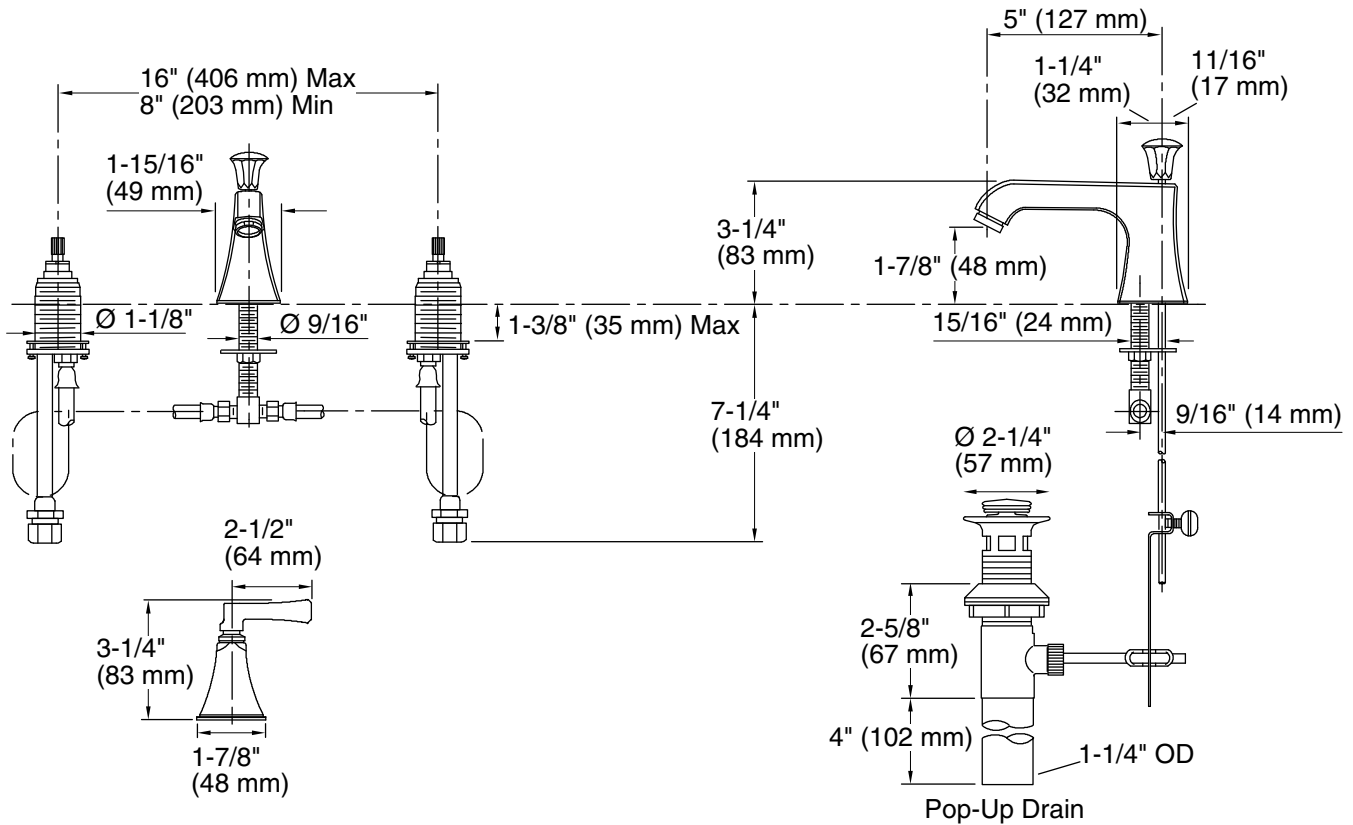

Features

- Two deco lever handles allow for both volume and temperature control
- Includes pop-up drain with 1-1/4" (32 mm) tailpiece
- 1.2 gpm (4.5 lpm) maximum flow rate at 60 psi (4.14 bar)
- 5" (127 mm) spout reach
- KOHLER® ceramic disc valves exceed industry longevity standards for a lifetime of durable performance
- Coordinates with Memoirs Stately faucets, accessories, and showering components to complete your bathroom

Material

- Premium metal construction for durability and reliability
- KOHLER® finishes resist corrosion and tarnishing

Installation

- Handles are preassembled on valves to simplify installation
- For 8" – 16" (203 – 406 mm) centers
- Widespread

Recommended Products/Accessories

- K-23726 Drain treatment
- K-23723 Faucet cleaner

Optional Products/Accessories

- 1160593 .35 gpm Aerator, Small

Codes/Standards

ASME A112.18.1/CSA B125.1
NSF/ANSI/CAN 61
NSF/ANSI/CAN 372
All applicable US Federal and State material regulations
DOE - Energy Policy Act 1992
EPA WaterSense®
California Energy Commission (CEC)
ADA
ICC/ANSI A117.1
CSA B651
OBC
IAPMO Certification

Technical Information

All product dimensions are nominal.

Faucet:

Flow rate: 1.2 gal/min (4.5 l/min)

Drain included: Yes

Spout:

Spout reach: 5" (127 mm)

Handshower: