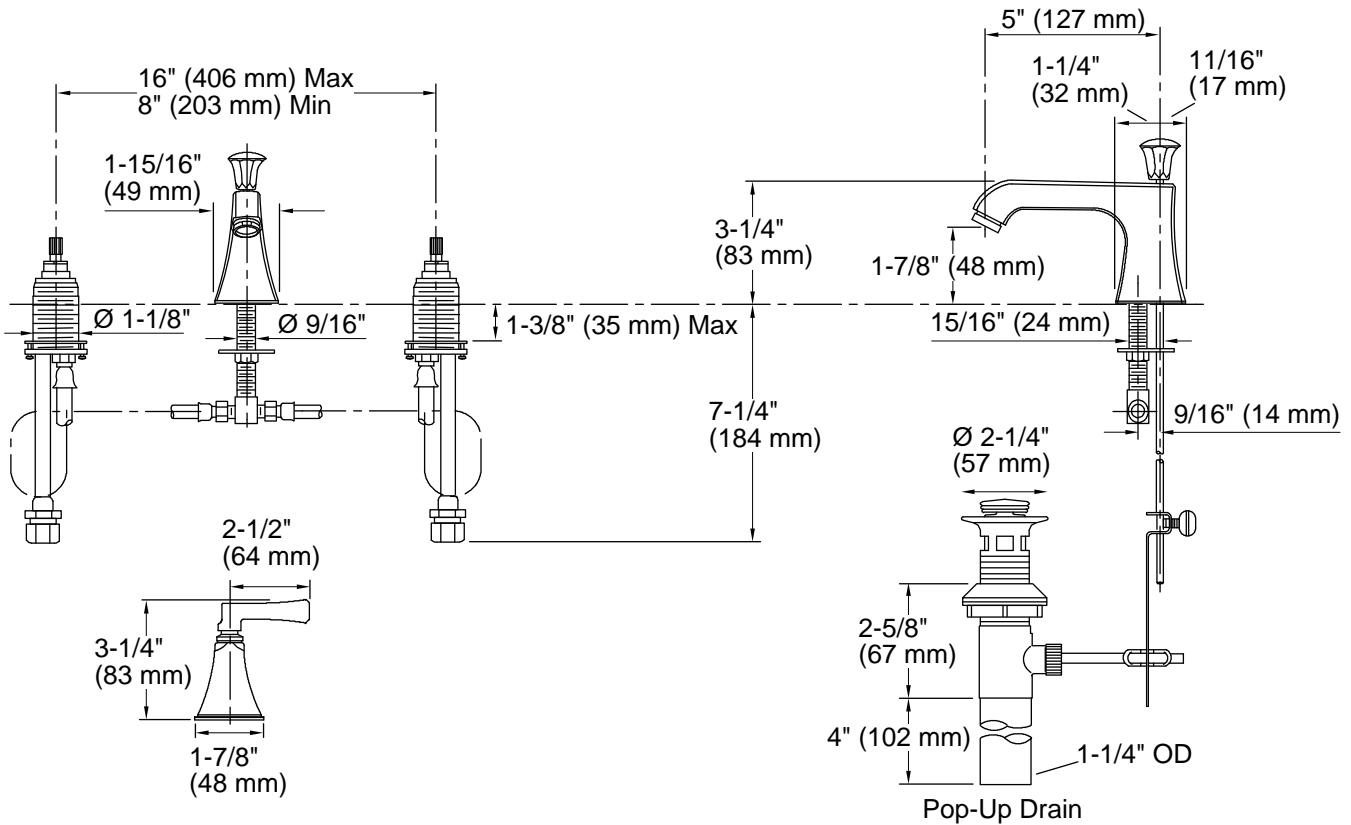

### Features

- Quarter-turn washerless ceramic disc valves
- 5" (127 mm) spout reach
- Stately Deco lever handles
- Stationary spout
- Red and blue index rings
- Pop-up drain with lift rod and tailpiece
- 1.2 gpm (4.5 lpm) maximum flow rate
- KOHLER® ceramic disc valves exceed industry longevity standards for a lifetime of durable performance
- Fluid design lines for ease of cleaning
- Completes Memoirs design solution with KOHLER® fixtures and accessories

### Technical Information

All product dimensions are nominal.

#### Spout:

Spout reach: 5" (127 mm)