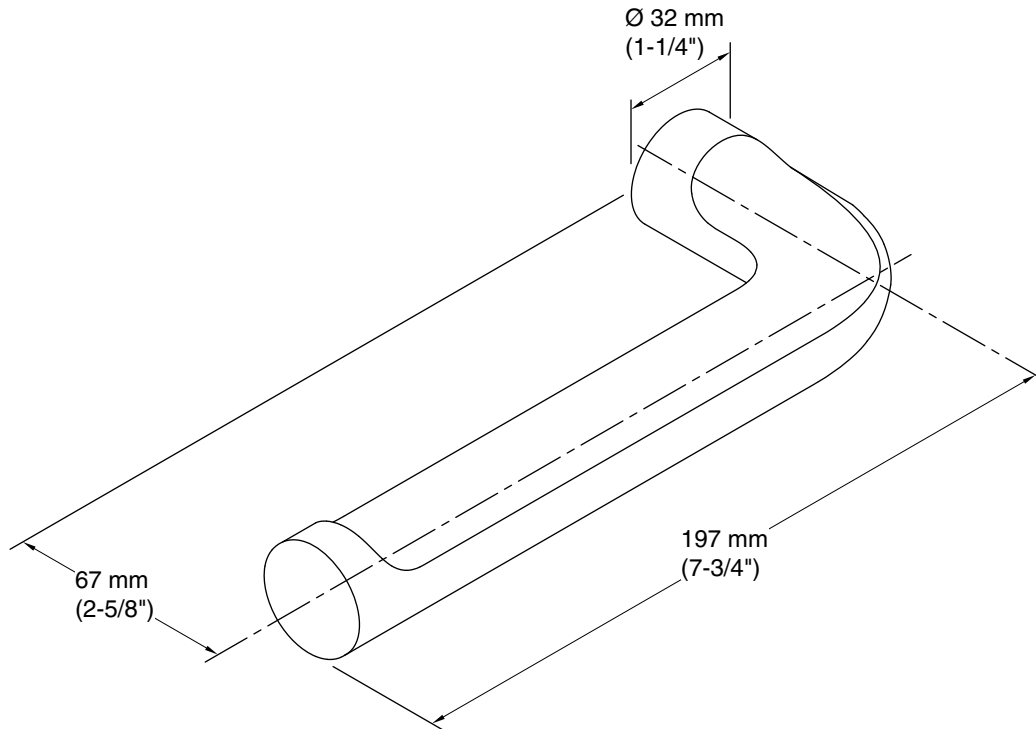

Technical Information

All product dimensions are nominal.

Material: Metal

Notes

Install this product according to the installation instructions.

CAUTION: Risk of personal injury. Do not install these products in any area where they are likely to be used inadvertently as a grab bar or support bar. These products are not designed or intended for use as a grab bar or support bar.