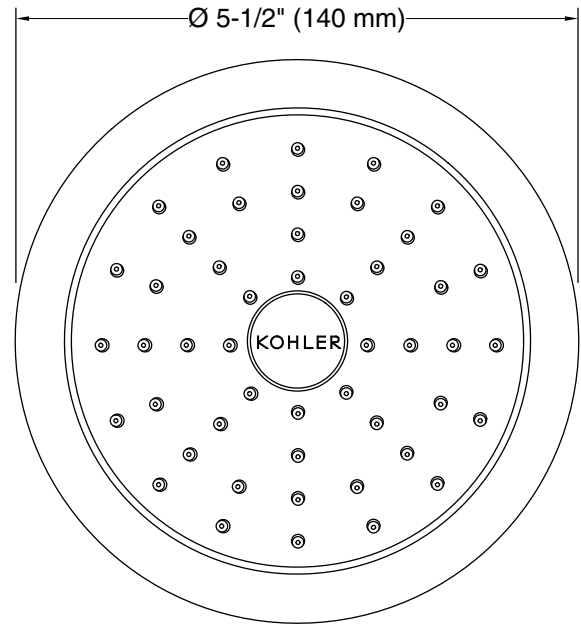

### Features

- Optimized sprayface for maximum performance
- MasterClean™ sprayface features an easy-to-clean surface that withstands mineral buildup and maximizes spray performance
- 5-1/2" (140 mm) diameter sprayface
- 1.75 gpm (6.6 lpm) maximum flow rate

### Installation

- 1/2" -14 NPT connection

### Technical Information

All product dimensions are nominal.