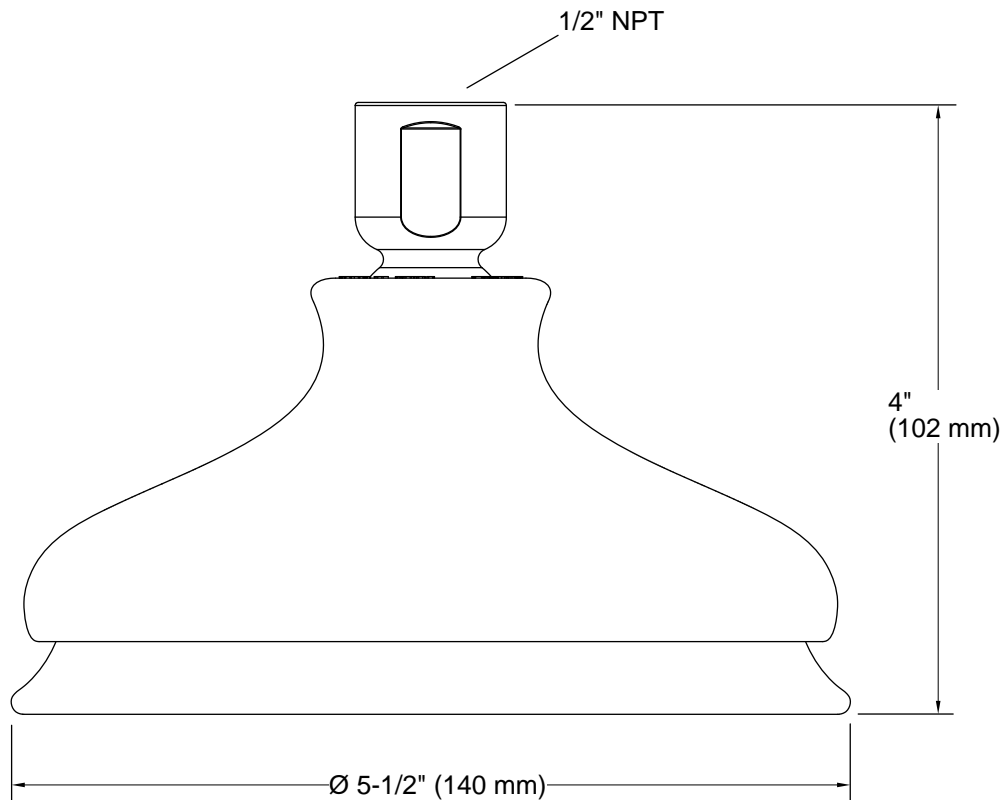

Features

- Optimized sprayface with 48 nozzles delivers a more focused coverage of large water droplets
- MasterClean™ sprayface features an easy-to-clean surface that withstands mineral buildup and maximizes spray performance
- Minimizes wasteful overspray and increases cleaning and hair-rinsing performance
- 2.0 gpm (7.6 lpm) maximum flow rate
- 1/2" NPT connection
- Coordinates with Fairfax faucets, accessories, and showering components to complete your bathroom
- This product can help a building earn Water Efficiency points in LEED® Green Building Rating System

See website for detailed warranty information.

Technical Information

All product dimensions are nominal.

Drain included: No

Showerhead/Body Spray:

Rated maximum flow: 2 gal/min (7.6 l/min)

Notes

Install this product according to the installation guide.