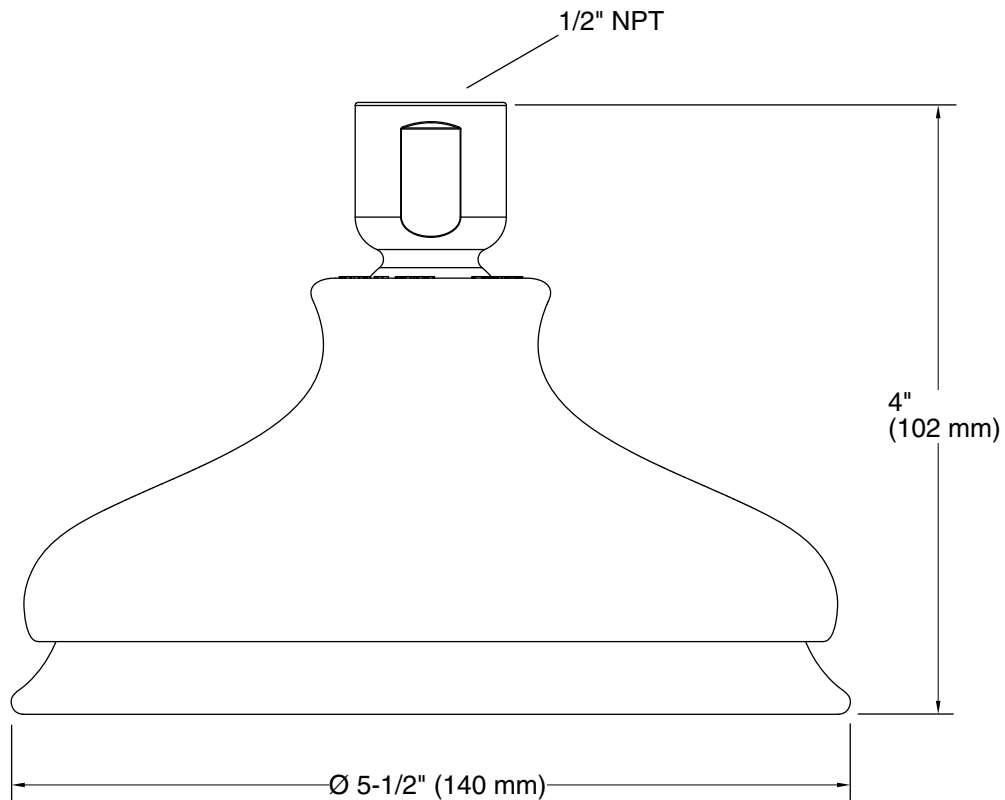

Features

- Optimized sprayface with 48 nozzles delivers a more focused coverage of large water droplets
- MasterClean™ sprayface features an easy-to-clean surface that withstands mineral buildup and maximizes spray performance
- Minimizes wasteful overspray and increases cleaning and hair-rinsing performance
- 2.0 gpm (7.6 lpm) maximum flow rate
- 1/2" NPT connection
- Coordinates with Fairfax faucets, accessories, and showering components to complete your bathroom
- This product can help a building earn Water Efficiency points in LEED® Green Building Rating System

KOHLER® Faucet Lifetime Limited Warranty

See website for detailed warranty information.

Technical Information

All product dimensions are nominal.

Drain included: No

Showerhead/Body Spray:

Rated maximum flow: 2 gal/min (7.6 l/min)