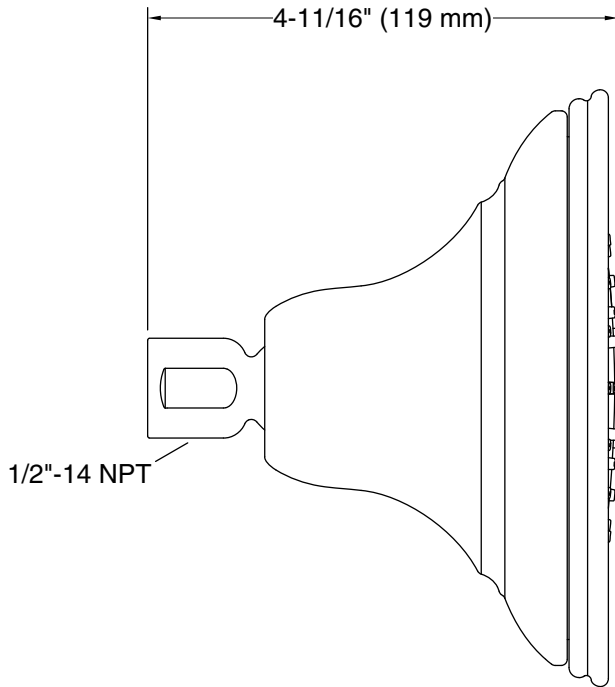

Technical Information

All product dimensions are nominal.

Showerhead/Body Spray:

Rated maximum flow: 1.75 gal/min (6.6 l/min)

Notes

For use with automatic compensating valves rated at 1.4 gal/min (5.3 l/min) or less.

Install this product according to the installation instructions.