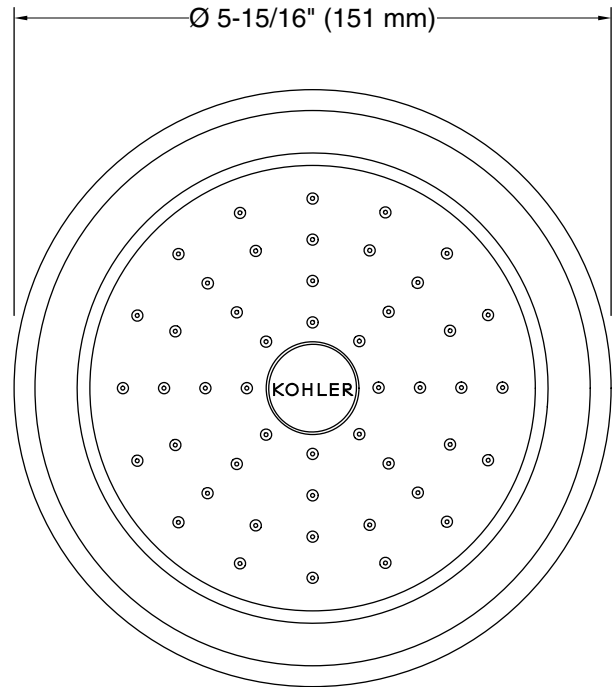

Technical Information

All product dimensions are nominal.

Showerhead/Body Spray:

Rated maximum flow: 1.75 gal/min (6.6 l/min)

Notes

For use with automatic compensating valves rated at 1.4 gal/min (5.3 l/min) or less.

Install this product according to the installation instructions.