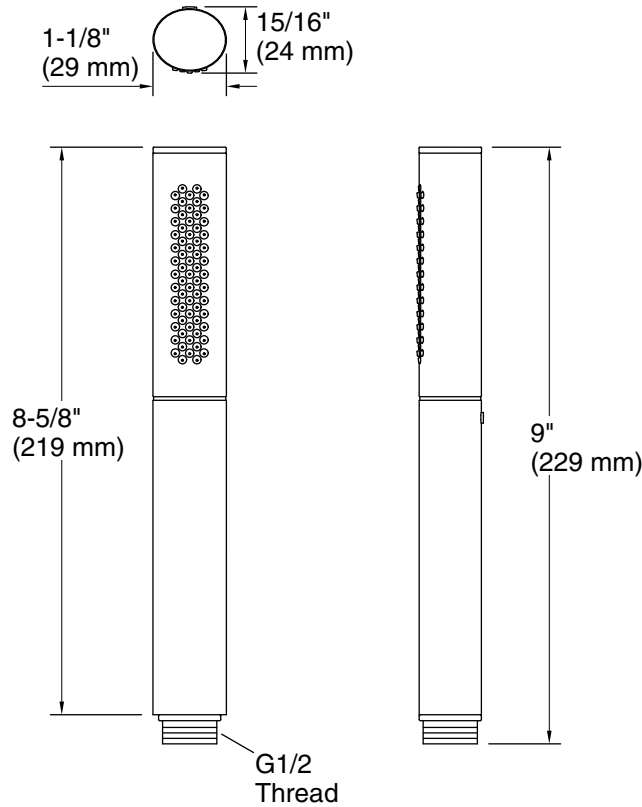

Features

- Multifunction handshower offers full coverage and targeted massage spray settings
- Ergonomic design is comfortable and easy to grip
- MasterClean™ sprayface features an easy-to-clean surface that withstands mineral buildup and maximizes spray performance
- 1.75 gpm (6.6 lpm) flow rate.
- Contains flow-regulating check valve for backflow prevention
- This product can help a building earn Water Efficiency points in LEED® Green Building Rating System

Installation

- Bracket or sidebar required for wall-mount installation
- Deck-mount holder required for deck-mount installation

Recommended Replacements

- This product is replaced by K-21335-G Round two-function handshower, 1.75 gpm.

See website for detailed warranty information.

Technical Information

All product dimensions are nominal.

Drain included: No

Handshower rated max flow: 1.75 gal/min (6.6 l/min)

Notes

For use with automatic compensating valves rated at 1.5 gal/min (5.7 l/min) or less.