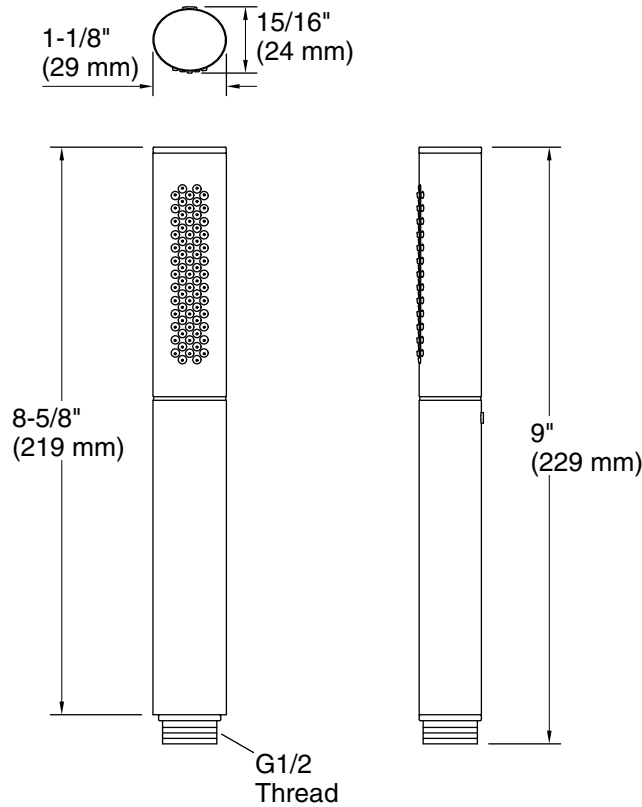

Features

- Multifunction handshower offers full coverage and targeted massage spray settings
- Ergonomic design is comfortable and easy to grip
- MasterClean™ sprayface features an easy-to-clean surface that withstands mineral buildup and maximizes spray performance
- 1.75 gpm (6.6 lpm) flow rate.
- Contains flow-regulating check valve for backflow prevention
- This product can help a building earn Water Efficiency points in LEED® Green Building Rating System

Installation

- Bracket or sidebar required for wall-mount installation
- Deck-mount holder required for deck-mount installation

Recommended Replacements

- This product is replaced by K-21335-G Round two-function handshower, 1.75 gpm.

See website for detailed warranty information.

Technical Information

All product dimensions are nominal.

Handshower rated max flow: 1.75 gal/min (6.6 l/min)

Notes

For use with automatic compensating valves rated at 1.5 gal/min (5.7 l/min) or less.