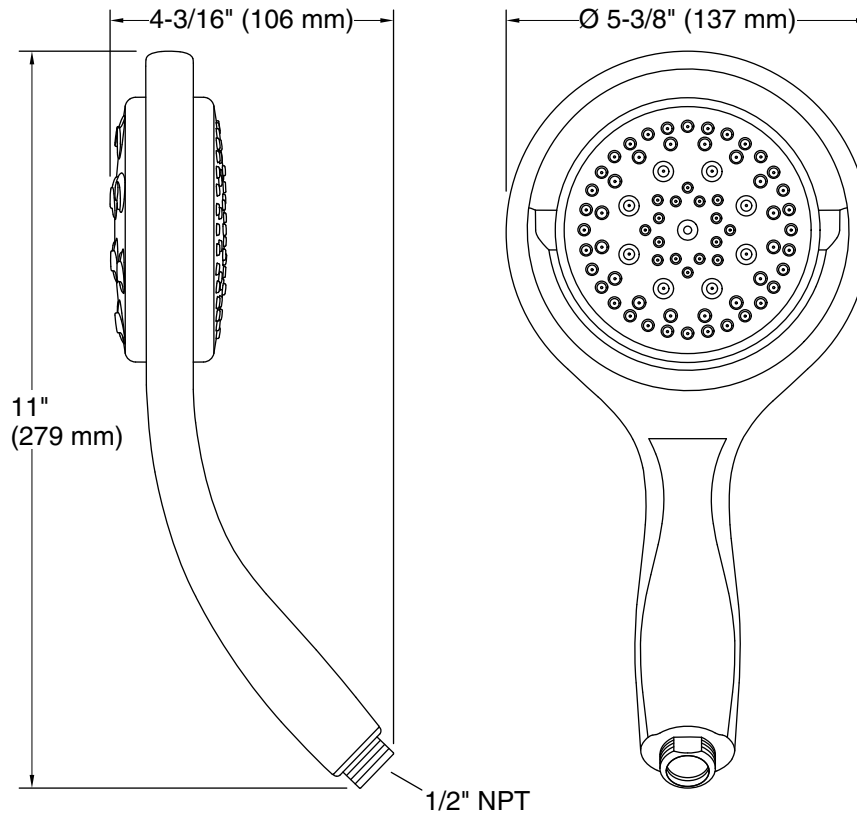

Features

- With innovative Flipstream® technology, the Flipside handshower dedicates a single sprayhead surface to each of four unique sprays
- Changing sprays is as easy as turning the head on its axis
- Ergonomic design is easy to use, even with soapy hands
- Komotion® spray delivers a soothing, circular water pattern
- Kotton® spray releases a dense, luxurious downpour of water
- Koverage® spray delivers full-coverage spray for everyday showering
- Kurrent® spray offers a targeted massage to ease away aches and pains
- 1.75 gpm (6.6 lpm) flow rate.
- Requires K-8593 or K-9514 shower hose (sold separately)
- This product can help a building earn Water Efficiency points in LEED® Green Building Rating System

Required Products/Accessories

K-8593 72" Shower Hose

or

K-9514 60" Shower Hose

Recommended Products/Accessories

K-23723 Faucet cleaner

OBC

Codes/Standards

Technical Information

All product dimensions are nominal.

Drain included: No

Handshower:

Rated maximum flow: 1.75 gal/min (6.6 l/min)

Notes

Install this product according to the installation instructions.

Plumbing codes require approved backflow prevention devices to be installed in-line to handshowers. Please consult with local plumbing officials.