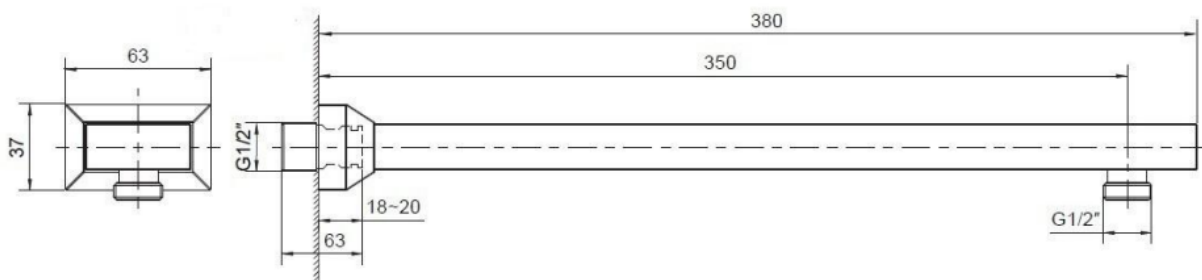

LOURE
K-45527T

Product Specification:

Model	Spout Reach	Finish
LOURE Wall-Mount Shower Arm and Flange		
K-45527T	380mm	CP

Product Dimension:

K-45527T

Please note that the above information are subject to change without notice.