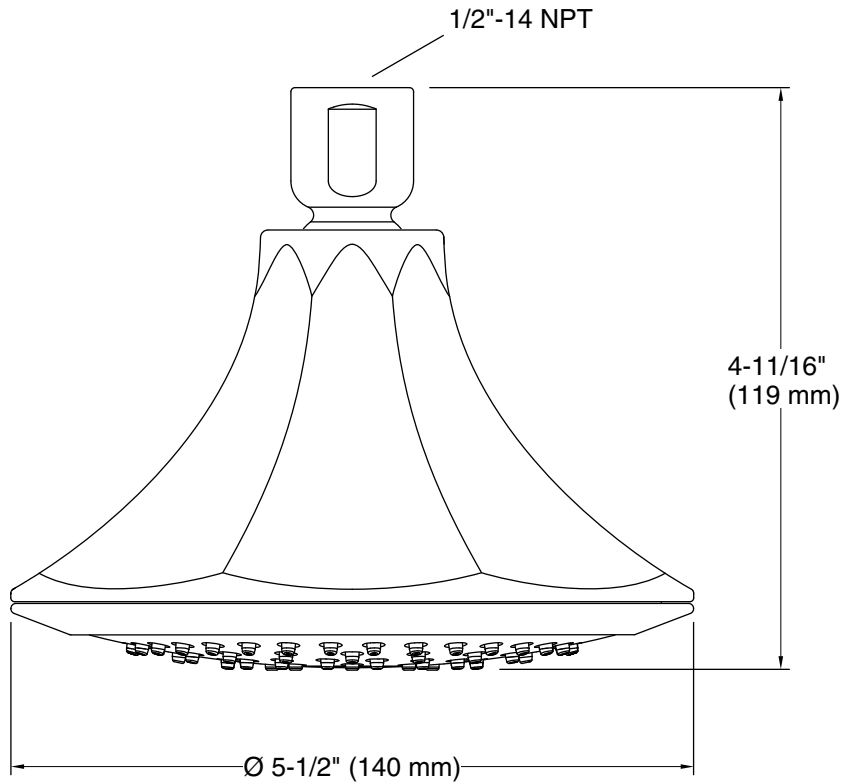

Technology

- Katalyst® air-induction technology infuses water with air, creating bigger drops for a more powerful spray

Installation

- 1/2" -14 NPT connection

Recommended Products/Accessories

- K-7397 Shower Arm and Flange
- K-23723 Faucet cleaner

Color	Code	Description
	CP	Polished Chrome
	BN	Vibrant® Brushed Nickel
	BV	Vibrant® Brushed Bronze

Technical Information

All product dimensions are nominal.

Handshower:

Rated maximum flow: 0 gal/min (0 l/min)