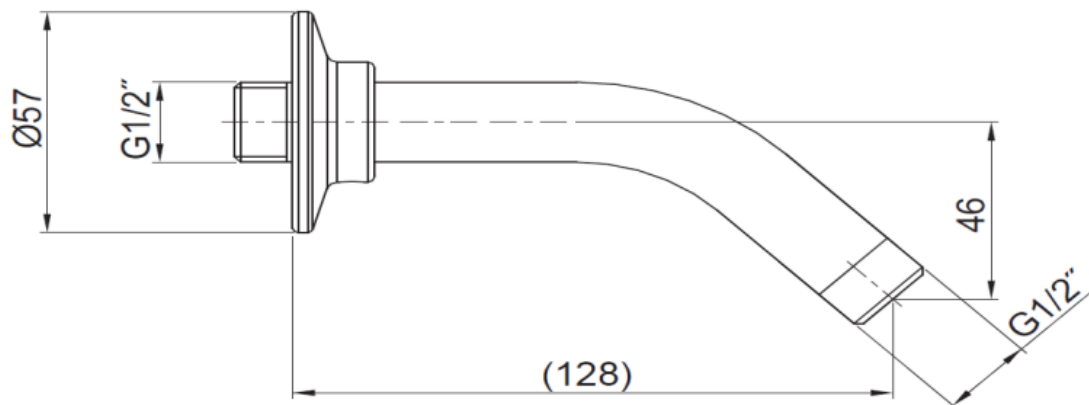

PURIST
K-45918T

Product Specification:

Model	Finish
PURIST Wall-Mount Shower Arm and Flange	
K-45918T	Polished Chrome (-CP) French Gold (-AF) Brushed Nickel (-BN) Polished Nickel (-SN)

Product Dimension: