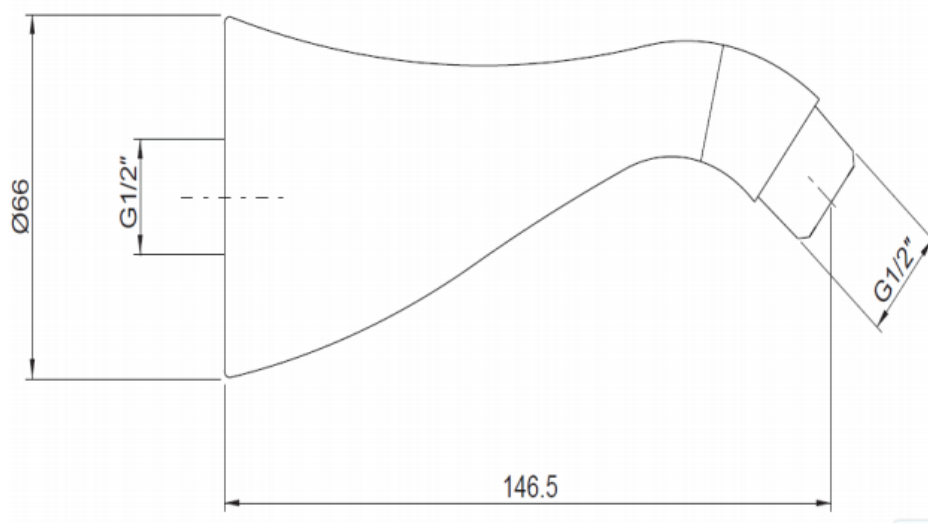

Product Specification:

Model	Finish
FINIAL Wall-Mount Shower Arm	
K-45972T	Polished Chrome (-CP) French Gold (-AF) Brushed Nickel (-BN) Polished Nickel (-SN)

Product Dimension:

K-45972T

Please note that the above information are subject to change without notice.