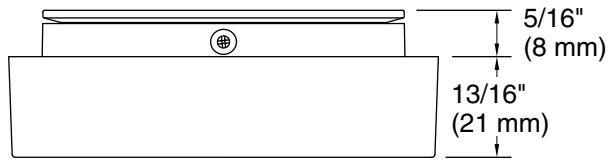

Features

- Provides second option for flushing toilet
- For use with Avoir K-46006 Comfort Height® toilet
- Single-button remote actuator can be located up to 33' (10 m) away
- LED lights indicate flush actuation, pairing, and low battery
- Easy wireless installation
- Powered by two AA batteries (included)

Codes/Standards

None Applicable

KOHLER® Toilets and Seats Limited Warranty

See website for detailed warranty information.

Technical Information

All product dimensions are nominal.

Material: Plastic

Height: 48" (1219 mm)