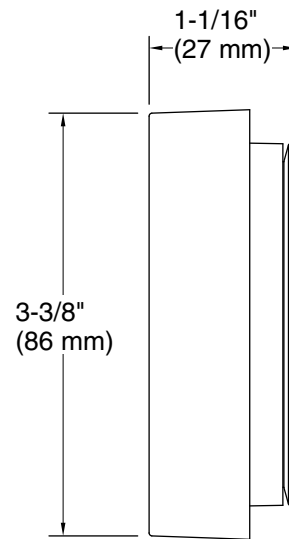

Features

- Provides second option for flushing toilet
- For use with Avoir K-46006 Comfort Height® toilet
- Single-button remote actuator can be located up to 33' (10 m) away
- LED lights indicate flush actuation, pairing, and low battery
- Easy wireless installation
- Powered by two AA batteries (included)

Codes/Standards

None Applicable

KOHLER® Toilets and Seats Limited Warranty

See website for detailed warranty information.

Technical Information

All product dimensions are nominal.

Material: Plastic

Height: 48" (1219 mm)