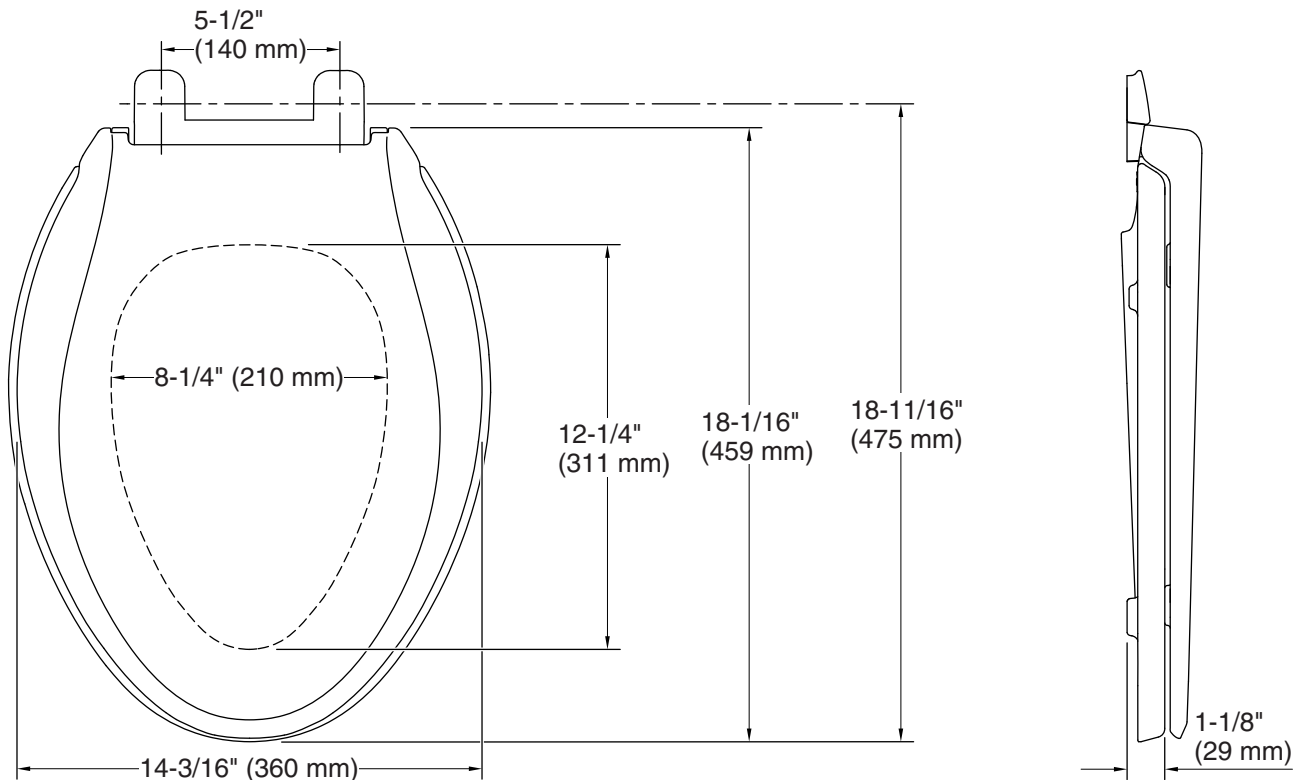

## Technical Information

All product dimensions are nominal.

Seat shape type:	Elongated
Seat front type:	Closed-front
Seat-mounting holes:	5-1/2" (140 mm)