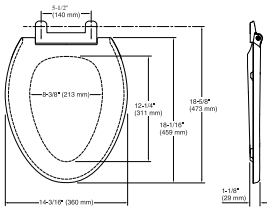

Codes/Standards

None Applicable

KOHLER® One-Year Limited Warranty

See website for detailed warranty information.

Cachet®
Quiet-Close™ elongated toilet seat
K-4636

Technical Information

All product dimensions are nominal.

Seat shape type: Elongated
Seat front type: Closed-front
Seat-mounting holes: 5-1/2" (140 mm)

Notes

Install this product according to the installation guide.