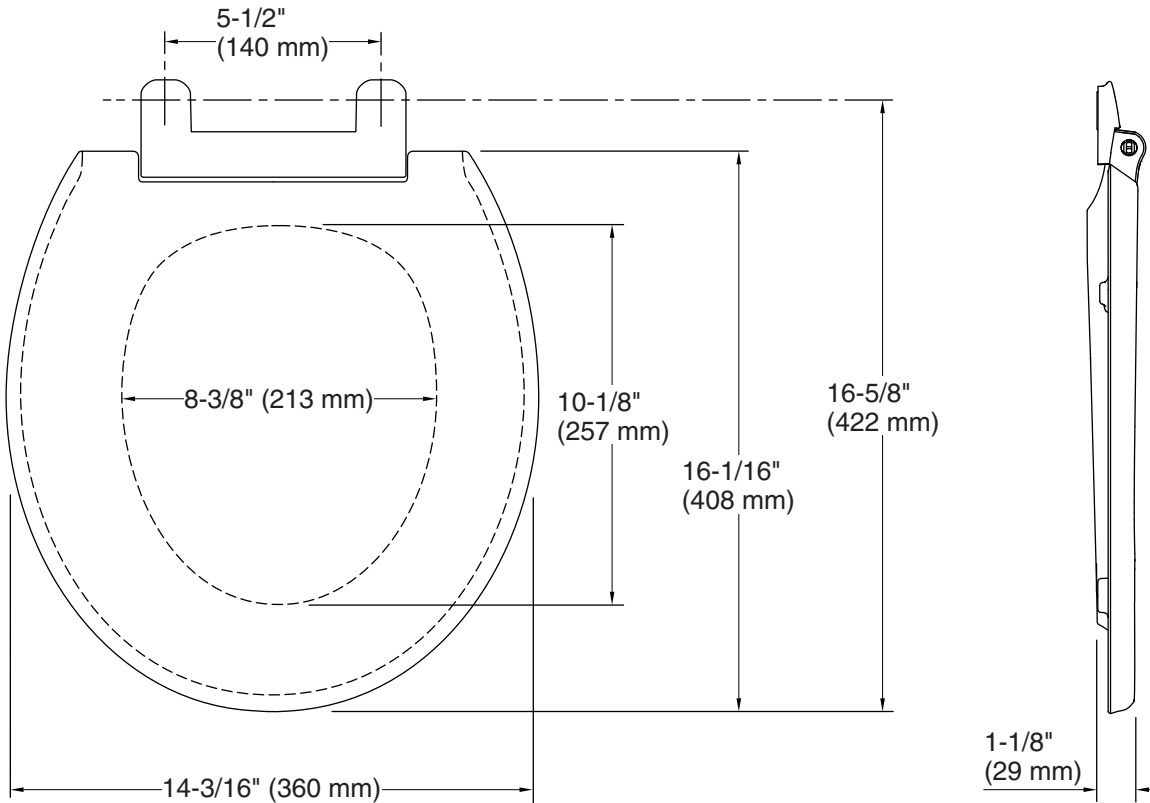

## Technical Information

All product dimensions are nominal.

Seat shape type: Round-front  
Seat front type: Closed-front  
Seat-mounting holes: 5-1/2" (140 mm)