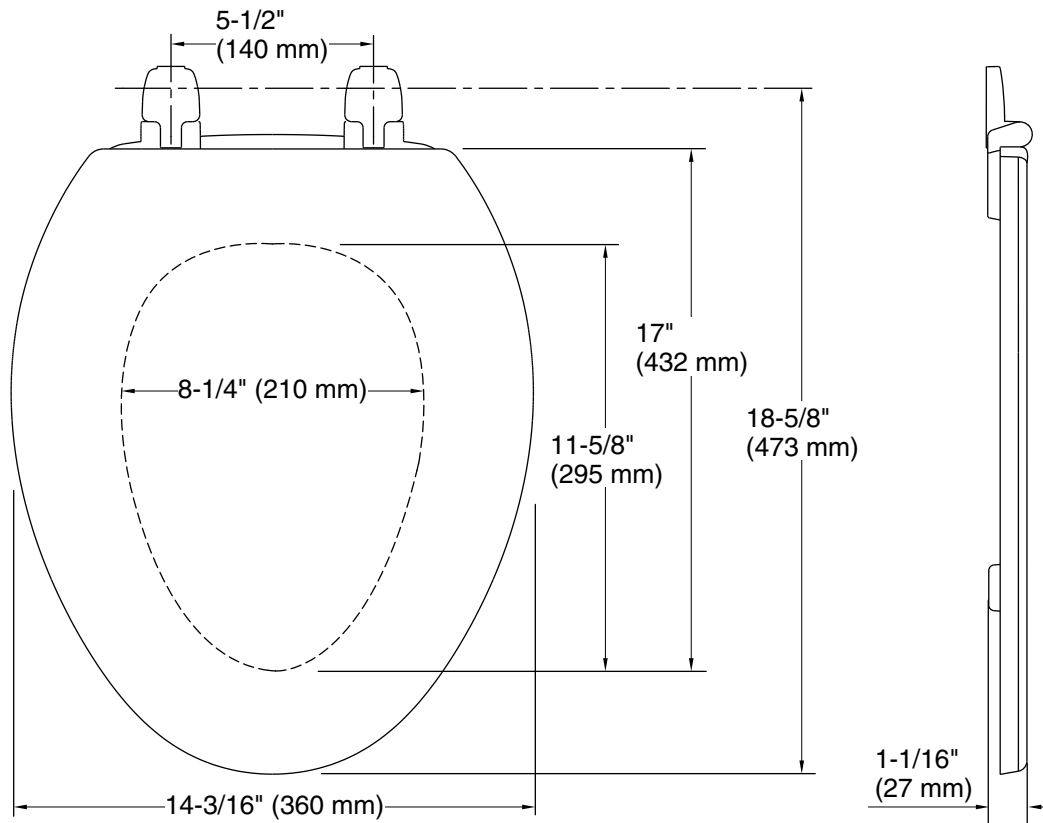

### Technical Information

All product dimensions are nominal.

Seat shape type: Elongated  
Seat front type: Closed-front  
Seat-mounting holes: 5-1/2" (140 mm)