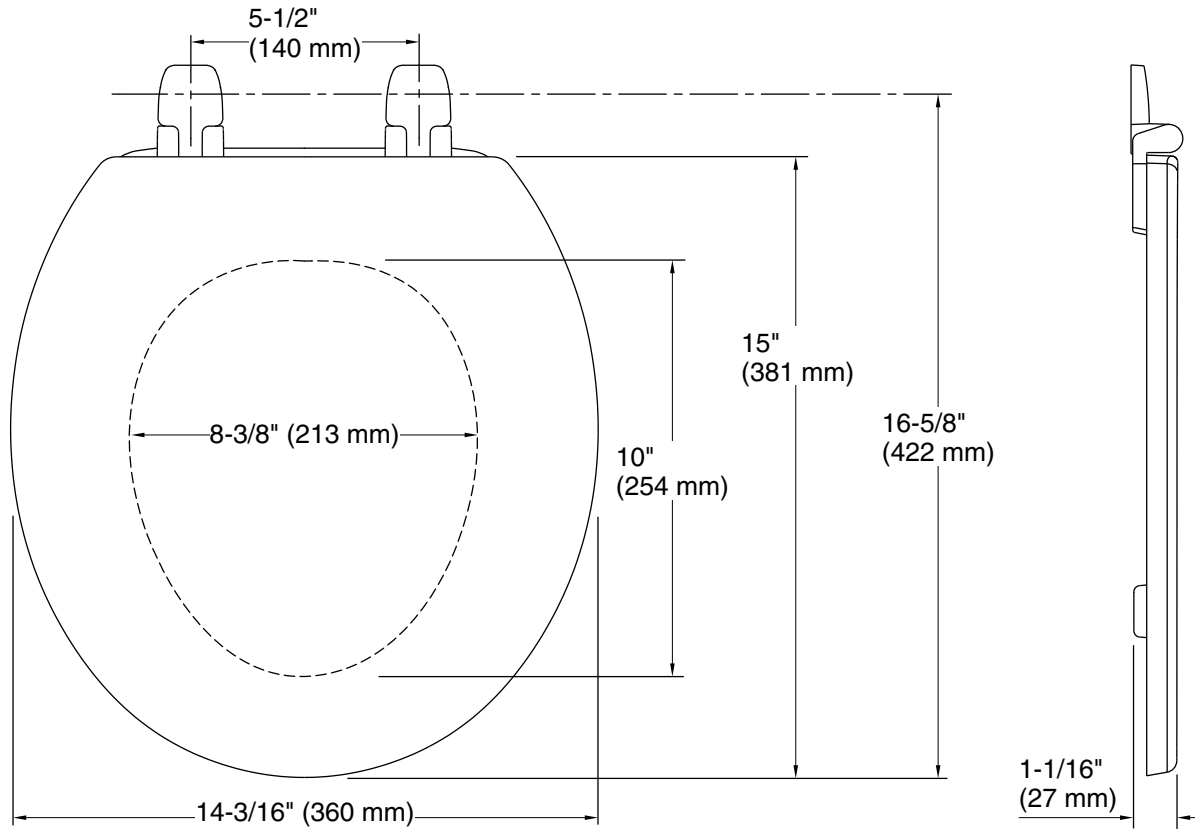

Technical Information

All product dimensions are nominal.

Seat shape type: Round-front
Seat front type: Closed-front
Seat-mounting holes: 5-1/2" (140 mm)

Notes

Install this product according to the installation guide.