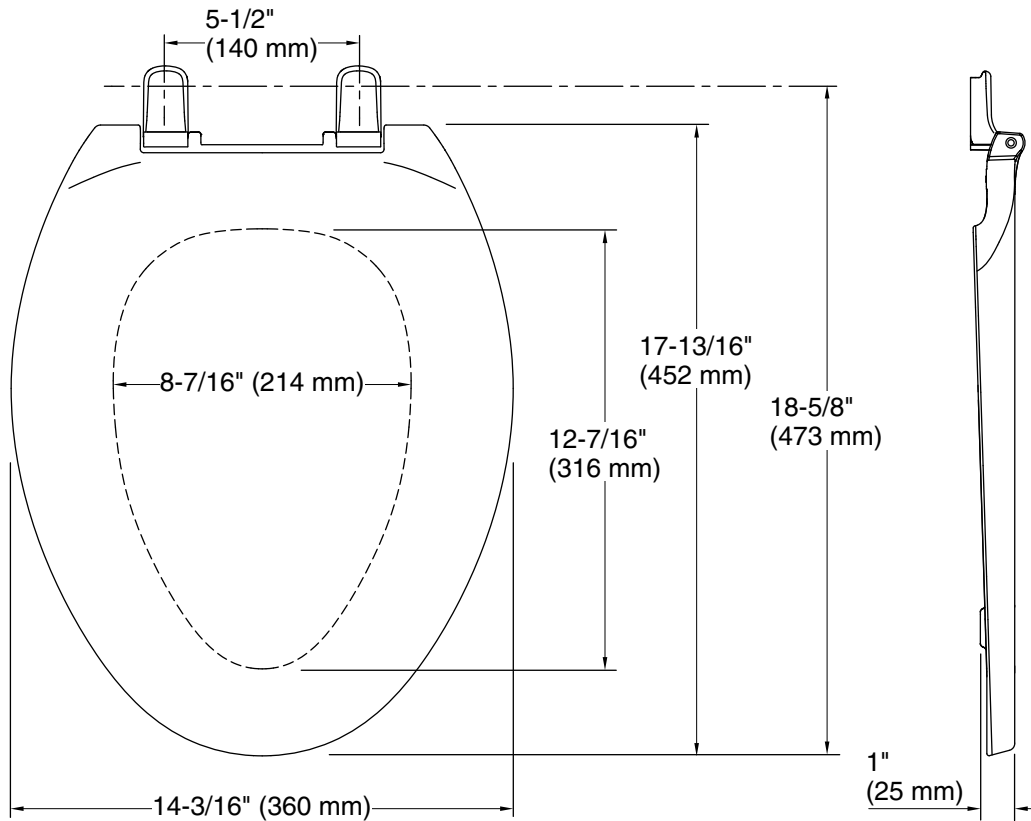

Technical Information

All product dimensions are nominal.

Seat shape type: Elongated
Seat front type: Closed-front
Seat-mounting holes: 5-1/2" (140 mm)

Notes

Install this product according to the installation instructions.