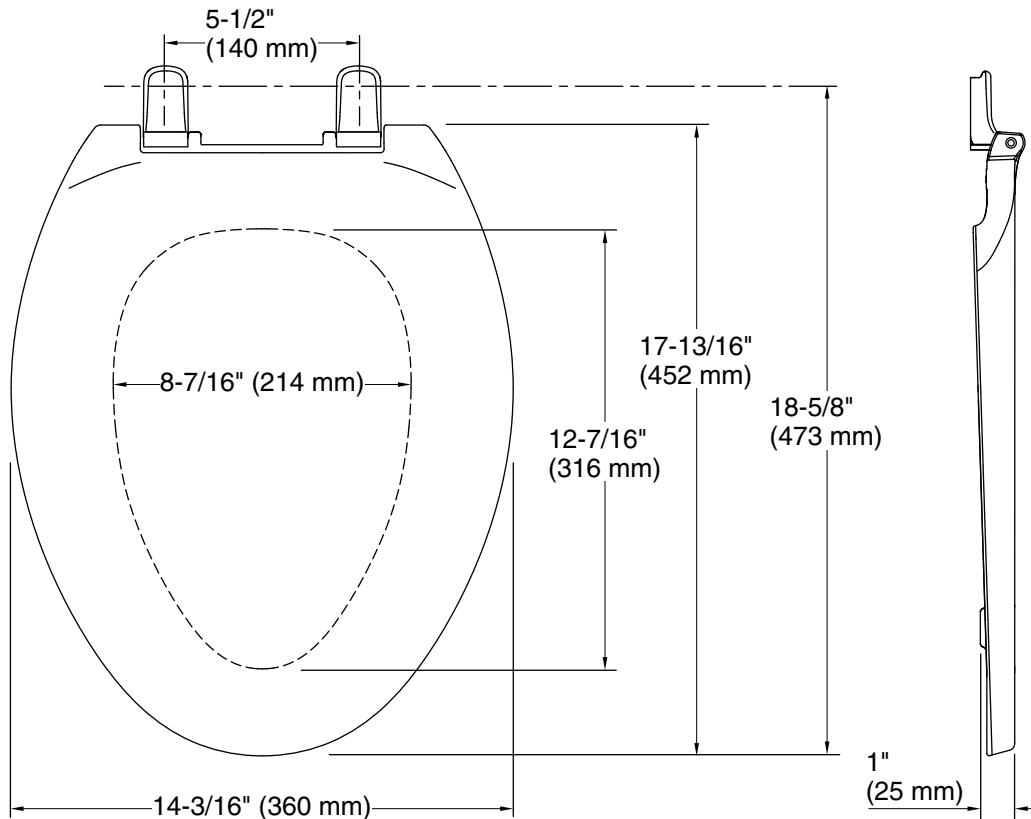

Technical Information

All product dimensions are nominal.

Seat shape type: Elongated
Seat front type: Closed-front
Seat-mounting holes: 5-1/2" (140 mm)

Notes

Install this product according to the installation guide.