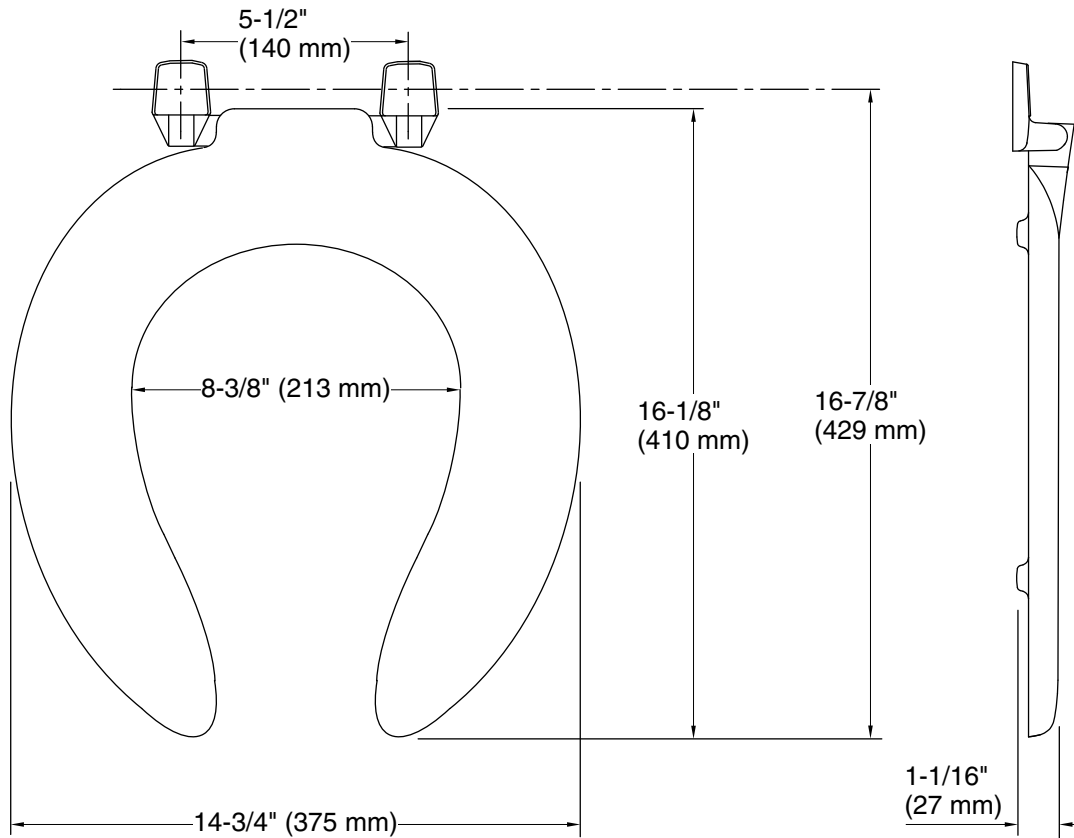

Lustra™
Round-front toilet seat
K-4660

Features

- Open-front seat with lid
- Color-matched plastic hinges

Material

- Plastic construction

Codes/Standards

None Applicable

**KOHLER® One-Year Limited
Warranty**

See website for detailed warranty information.

Available Colors/Finishes

Color tiles intended for reference only.

Color Code Description

	0	White
---	---	-------

Technical Information

All product dimensions are nominal.

Seat shape type: Round-front
Seat front type: Open-front
Seat-mounting holes: 5-1/2" (140 mm)

Notes

Install this product according to the installation guide.