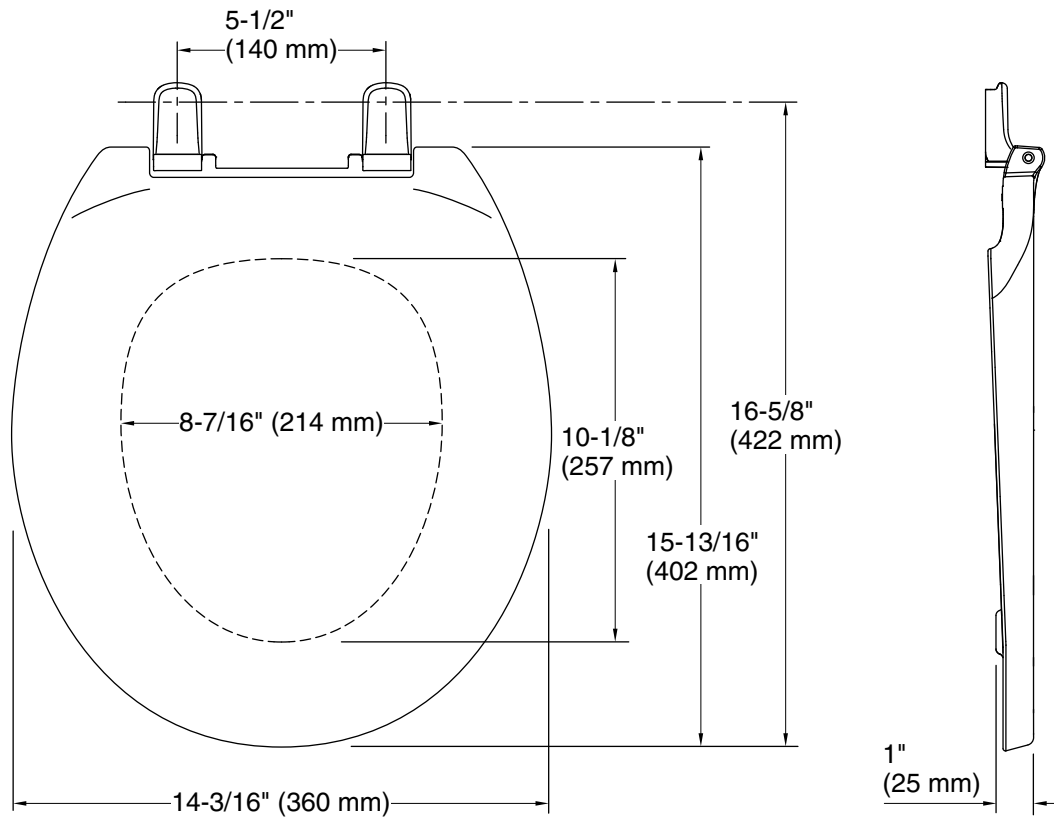

Technical Information

All product dimensions are nominal.

Seat shape type: Round-front
Seat front type: Closed-front
Seat-mounting holes: 5-1/2" (140 mm)

Notes

Install this product according to the installation guide.