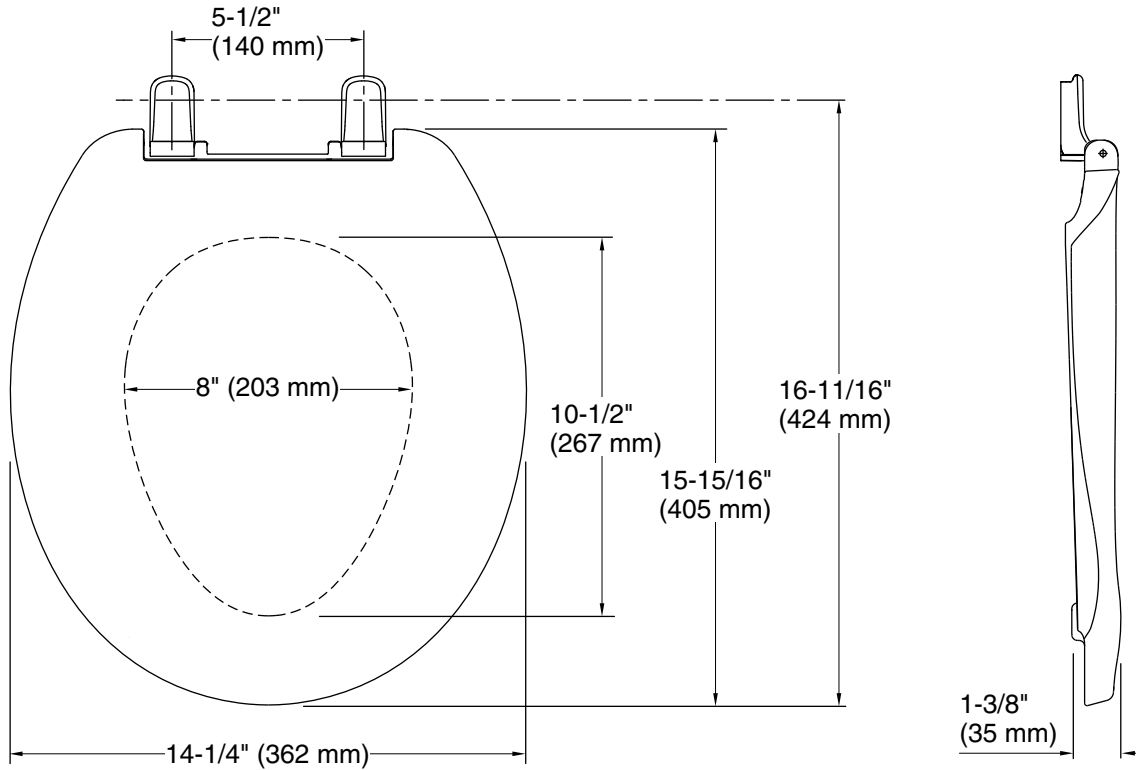

French Curve®
Quick-Release™ round-front toilet seat
K-4663

Features

- Quick-Release™ functionality allows seat to be removed easily from toilet for convenient cleaning
- Quick-Attach® hardware for fast and secure installation
- Color-matched plastic hinges

Material

- Plastic construction

**KOHLER® One-Year Limited
Warranty**

See website for detailed warranty information.

Technical Information

All product dimensions are nominal.

Seat shape type: Round-front
Seat front type: Closed-front
Seat-mounting holes: 5-1/2" (140 mm)