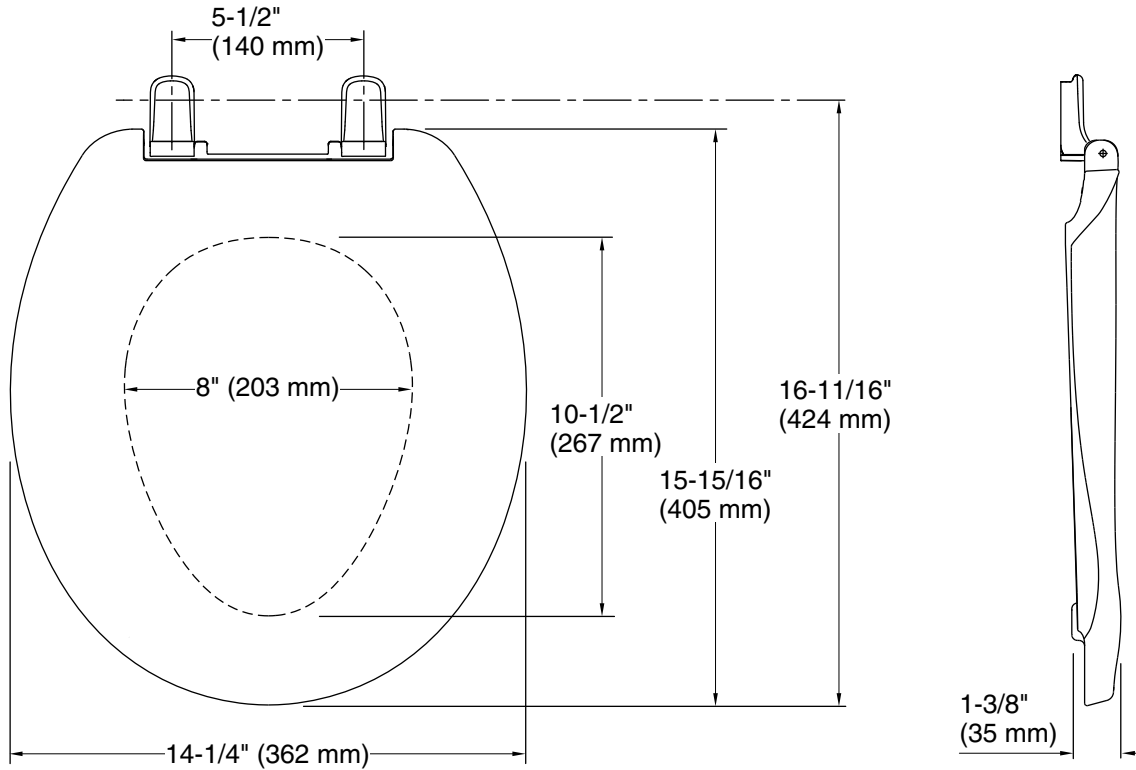

**French Curve®**  
Quick-Release™ round-front toilet seat  
**K-4663**

**Features**

- Quick-Release™ functionality allows seat to be removed easily from toilet for convenient cleaning
- Quick-Attach® hardware for fast and secure installation
- Color-matched plastic hinges

### Technical Information

All product dimensions are nominal.

Seat shape type: Round-front  
Seat front type: Closed-front  
Seat-mounting holes: 5-1/2" (140 mm)