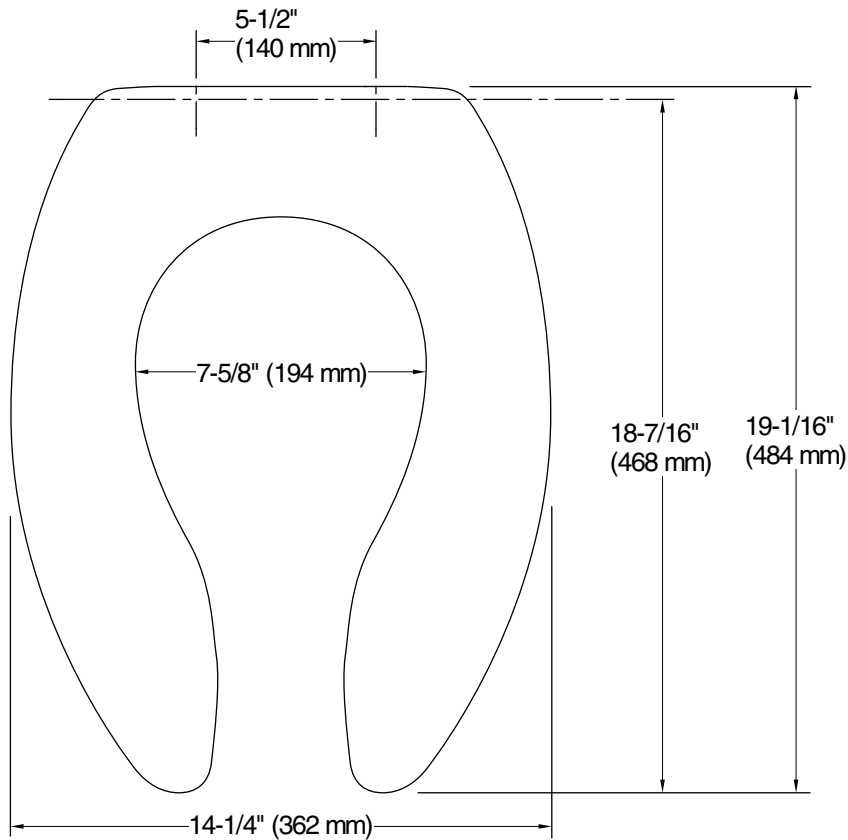

Color Code Description

	0	White
---	---	-------

Technical Information

All product dimensions are nominal.

Seat shape type: Elongated
Seat front type: Open-front
Seat hinge type: Check
Seat-mounting holes: 5-1/2" (140 mm)