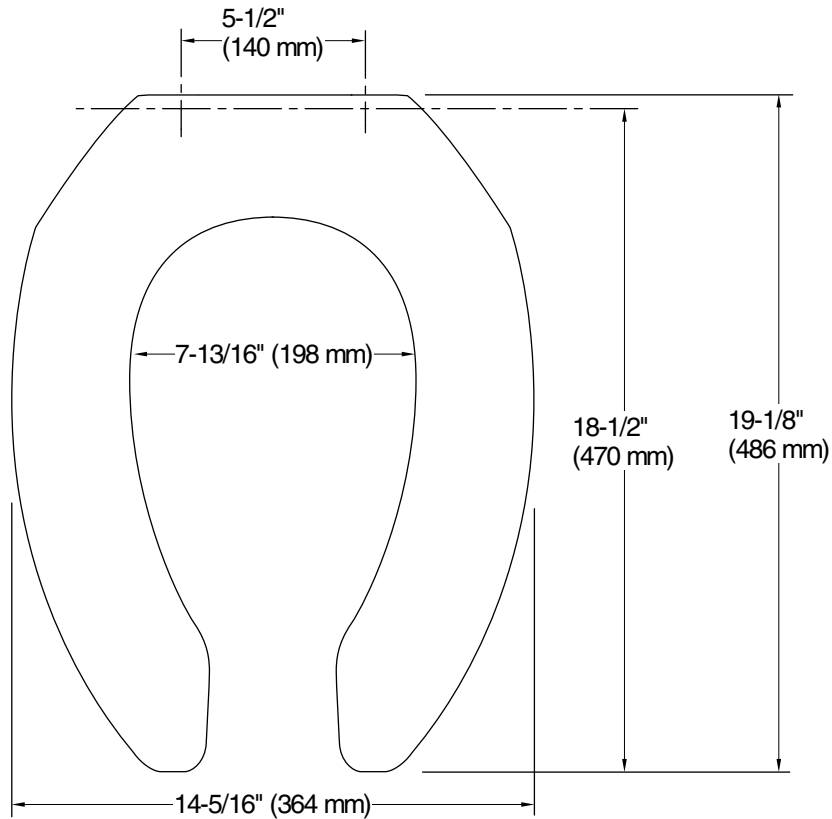

Lustra™
Elongated toilet seat with self-sustaining check hinge
K-4670-SC

Features

- Kohler plumbing products mean beautiful form as much as reliable function
- Elongated, open-front toilet seat
- Self-sustaining hinge resists rotation to prevent slamming with check hinge functionality

Color Code Description

	0	White
---	---	-------

Technical Information

All product dimensions are nominal.

Seat shape type: Elongated
Seat front type: Open-front
Seat hinge type: Check, Self-sustaining
Seat-mounting holes: 5-1/2" (140 mm)