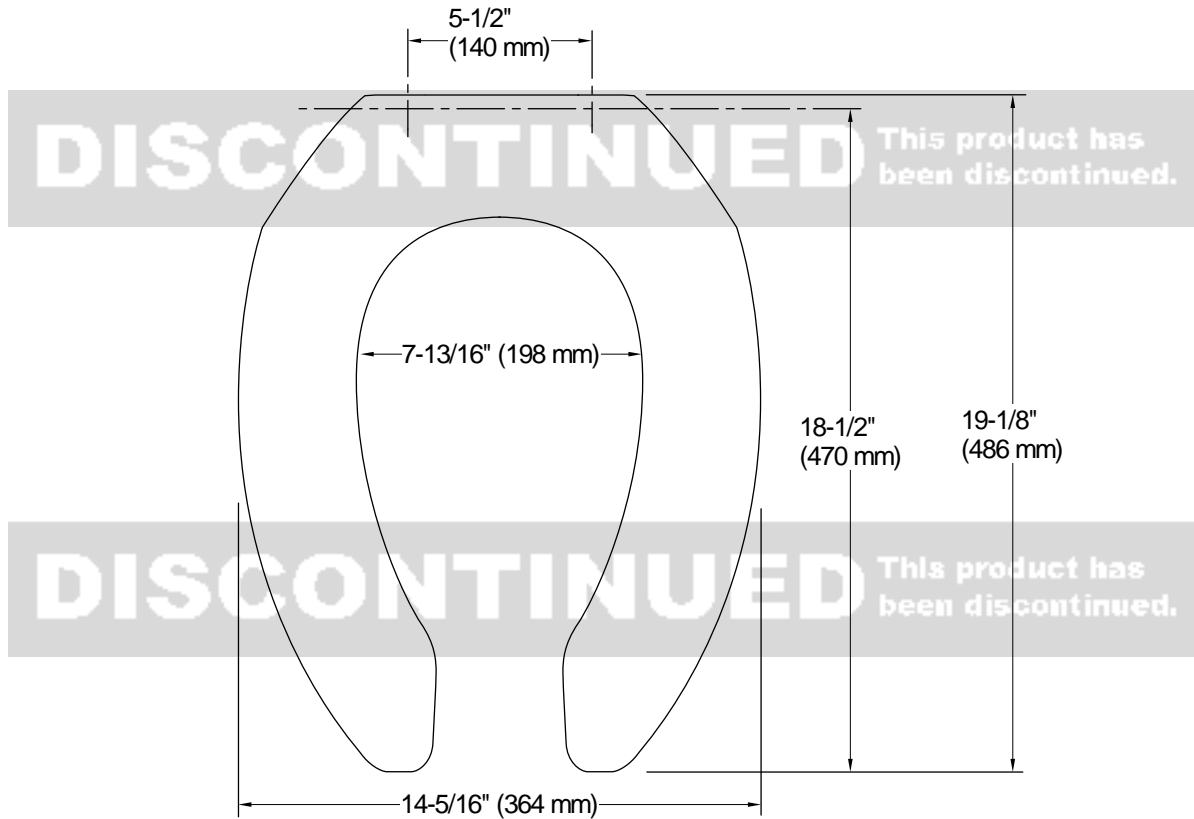

### Technical Information

All product dimensions are nominal.

- Seat shape type: Elongated
- Seat front type: Open-front
- Seat hinge type: Self-raising
- Seat-mounting holes: 5-1/2" (140 mm)