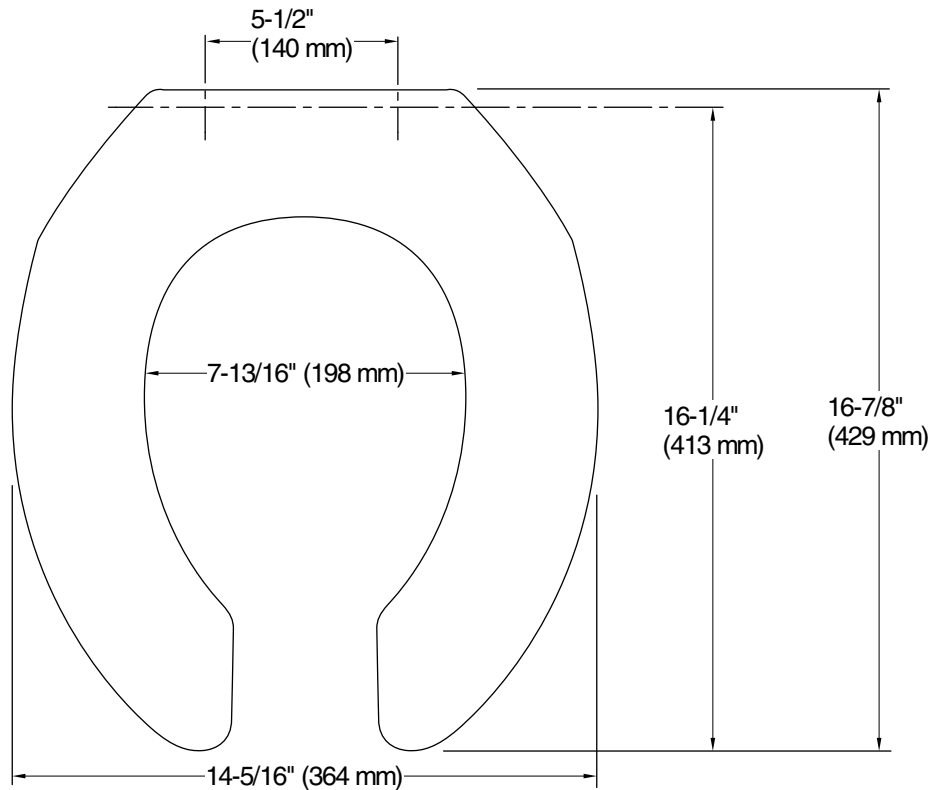

Lustra™
Round-front toilet seat with check hinge
K-4680-C

Features

- Kohler plumbing products mean beautiful form as much as reliable function
- Round open-front seat
- Check hinge

Material

- Polypropylene

	0	White
---	---	-------

Technical Information

All product dimensions are nominal.

Seat shape type: Round-front
Seat front type: Open-front
Seat hinge type: Check
Seat-mounting holes: 5-1/2" (140 mm)

Notes