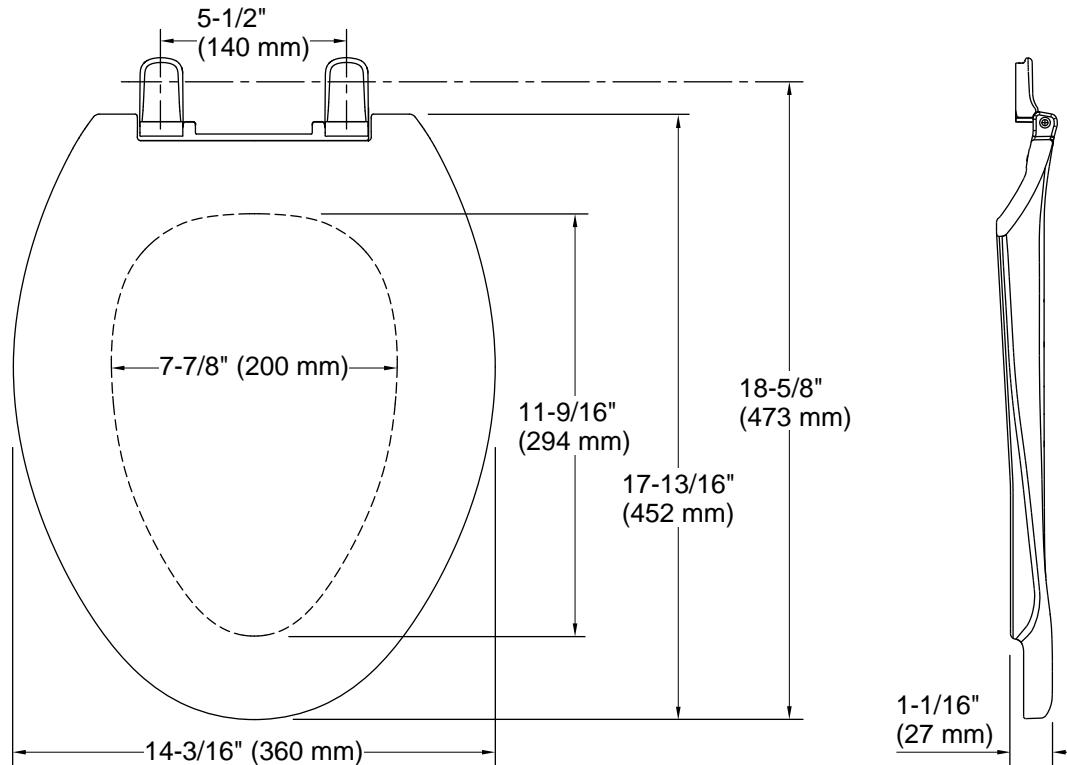

Technical Information

All product dimensions are nominal.

Seat shape type: Elongated
Seat front type: Closed-front
Seat-mounting holes: 5-1/2" (140 mm)

Notes

Install this product according to the installation guide.