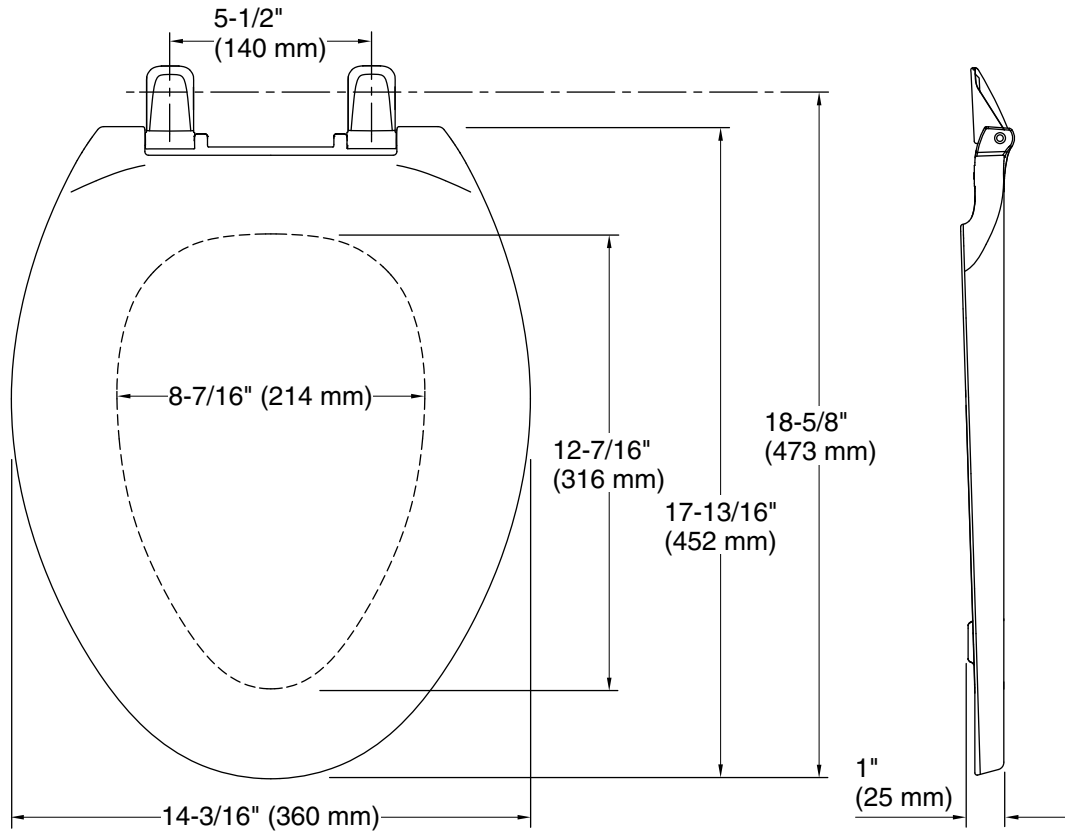

Bancroft®
Elongated toilet seat
K-4685-BN

Features

- Vibrant® Brushed Nickel hinges
- Coordinates with other products in the Bancroft collection

Material

- Plastic construction

Codes/Standards

None Applicable

**KOHLER® One-Year Limited
Warranty**

See website for detailed warranty information.

Technical Information

All product dimensions are nominal.

Seat shape type: Elongated
Seat front type: Closed-front
Seat-mounting holes: 5-1/2" (140 mm)