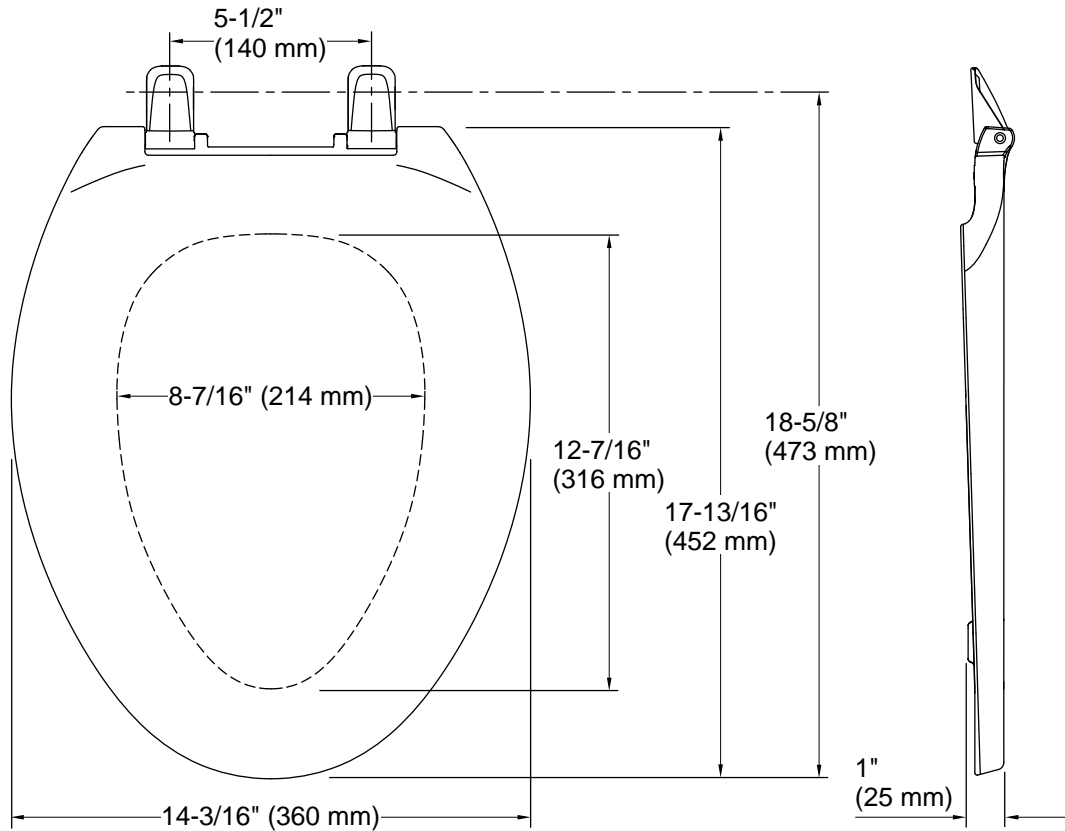

Bancroft®
Elongated toilet seat
K-4685-BN

Features

- Vibrant® Brushed Nickel hinges
- Coordinates with other products in the Bancroft collection

Material

- Plastic construction

Codes/Standards

None Applicable

**KOHLER® One-Year Limited
Warranty**

See website for detailed warranty information.

Technical Information

All product dimensions are nominal.

Seat shape type: Elongated
Seat front type: Closed-front
Seat-mounting holes: 5-1/2" (140 mm)