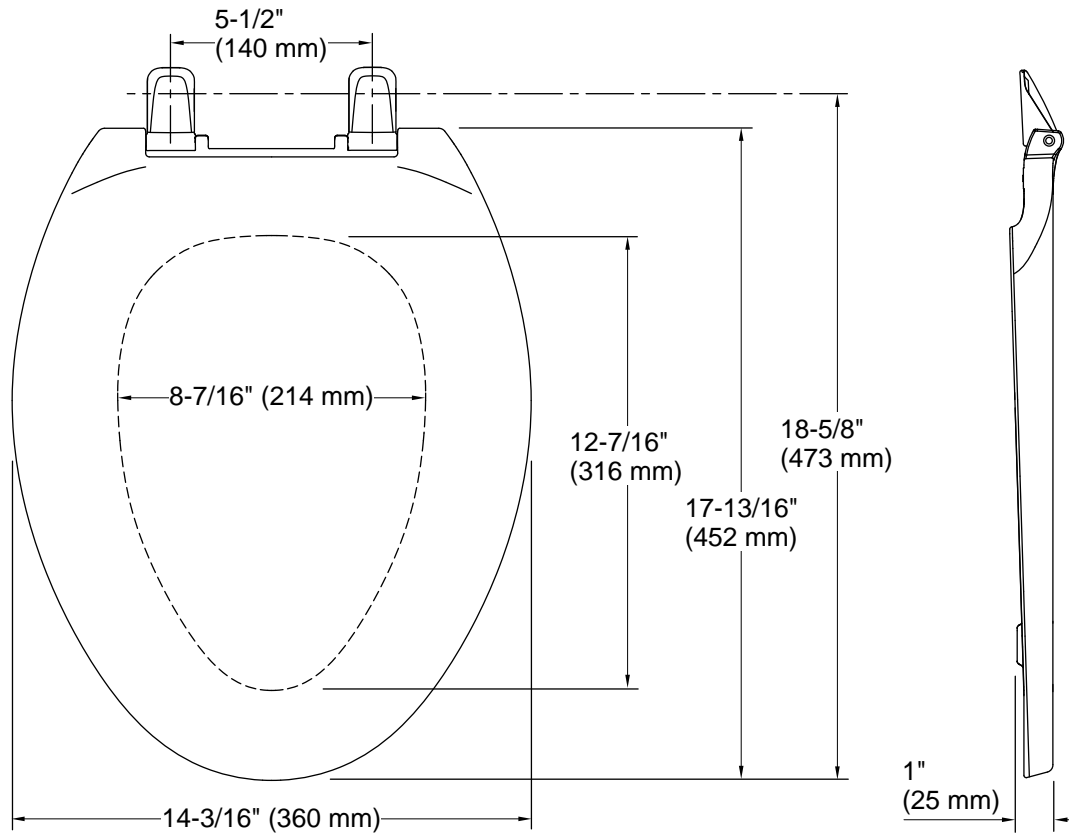

Bancroft®
Elongated toilet seat
K-4685-CP

Features

- Polished Chrome hinges
- Coordinates with other products in the Bancroft collection

Material

- Plastic construction

Codes/Standards

None Applicable

**KOHLER® One-Year Limited
Warranty**

See website for detailed warranty information.

Technical Information

All product dimensions are nominal.

Seat shape type: Elongated
Seat front type: Closed-front
Seat-mounting holes: 5-1/2" (140 mm)

Notes