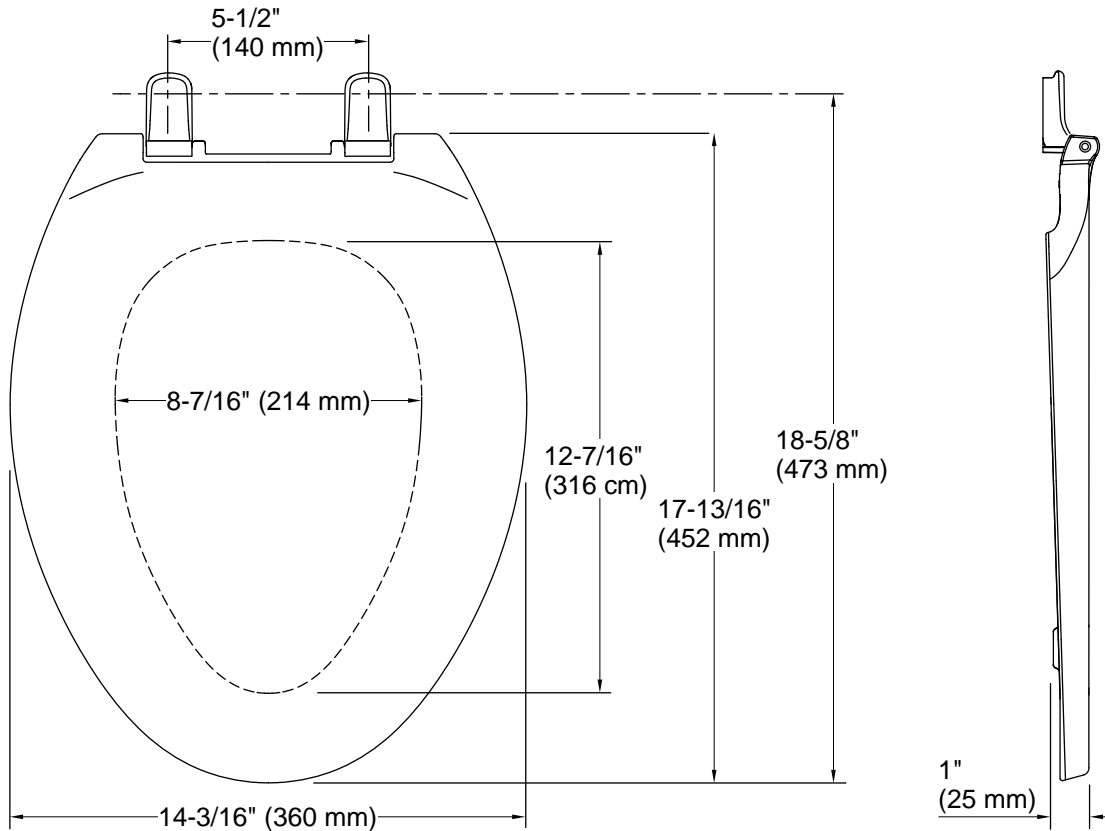

Technical Information

All product dimensions are nominal.

Seat shape type: Elongated
Seat front type: Closed-front
Seat-mounting holes: 5-1/2" (140 mm)

Notes

Install this product according to the installation guide.