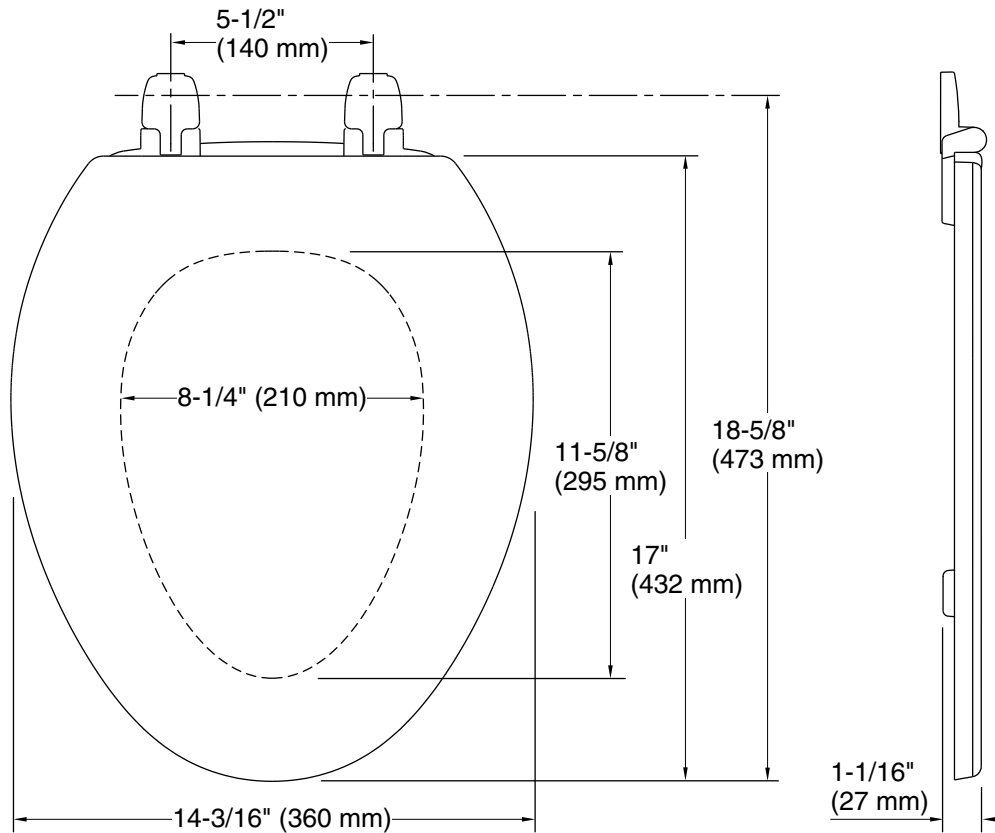

	0	White
	96	Biscuit

Technical Information

All product dimensions are nominal.

Seat shape type: Elongated
Seat front type: Closed-front
Seat-mounting holes: 5-1/2" (140 mm)

Notes

Install this product according to the installation guide.