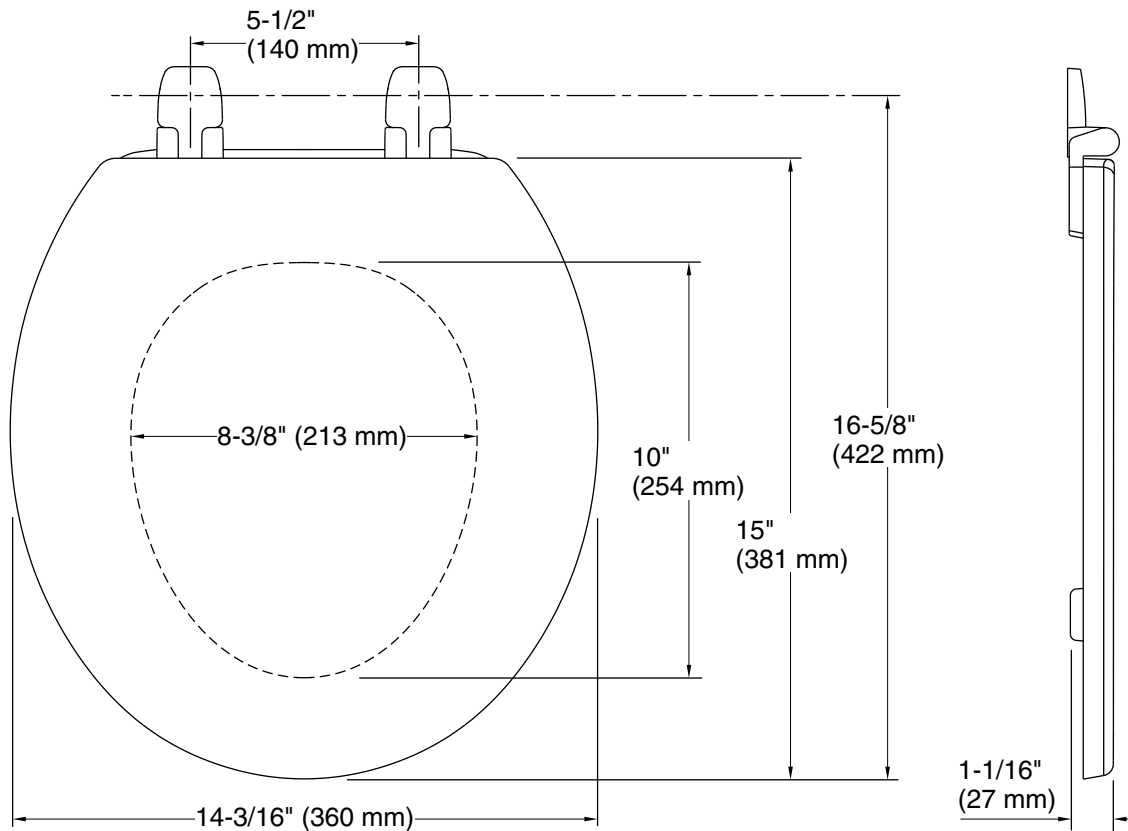

### Technical Information

All product dimensions are nominal.

Seat shape type: Round-front  
Seat front type: Closed-front  
Seat-mounting holes: 5-1/2" (140 mm)