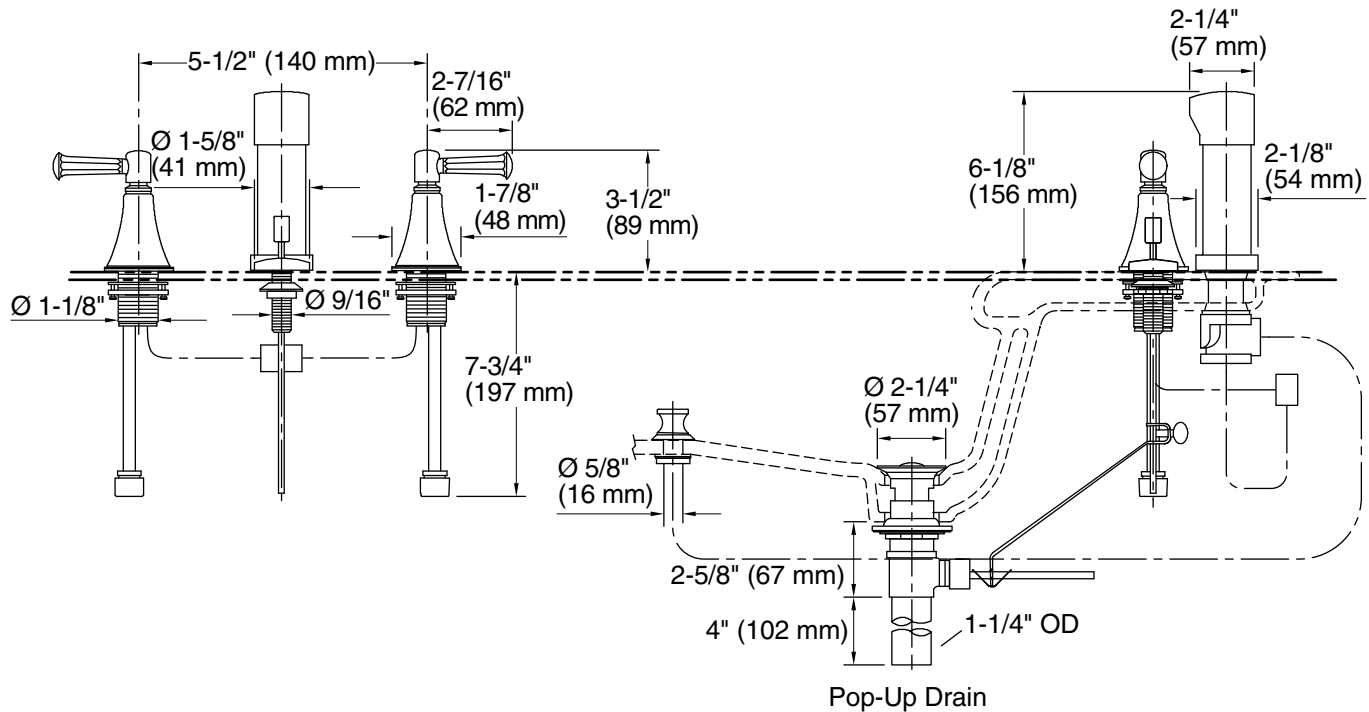

Technical Information

All product dimensions are nominal.

Drain included: Yes

Notes

Install this product according to the installation instructions.