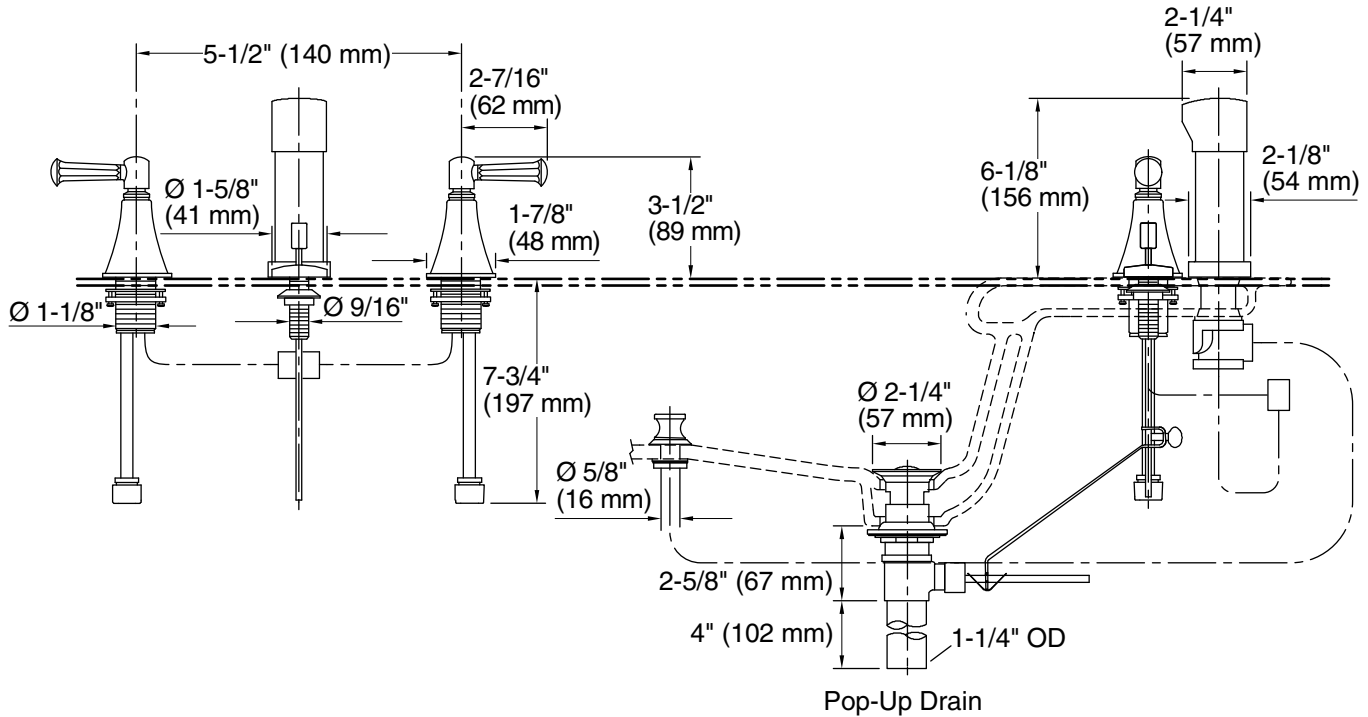

Features

- Quarter-turn washerless ceramic disc valves
- Pop-up drain with lift rod and tailpiece
- Stately Deco lever handles
- Vertical spray
- Fixture-mount transfer valve/vacuum breaker

Material

- Brass
- Brass valve bodies

Installation

- Flexible connections for easy installation

Recommended Products/Accessories

- K-23726 Drain treatment
- K-23723 Faucet cleaner

Codes/Standards

- ASME A112.18.1/CSA B125.1
- ASSE 1001
- IAPMO Certification

Technical Information

All product dimensions are nominal.

Drain included: Yes

Handshower:

Rated maximum flow: 2.5 gal/min (9.5 l/min)

Notes

Install this product according to the installation instructions.