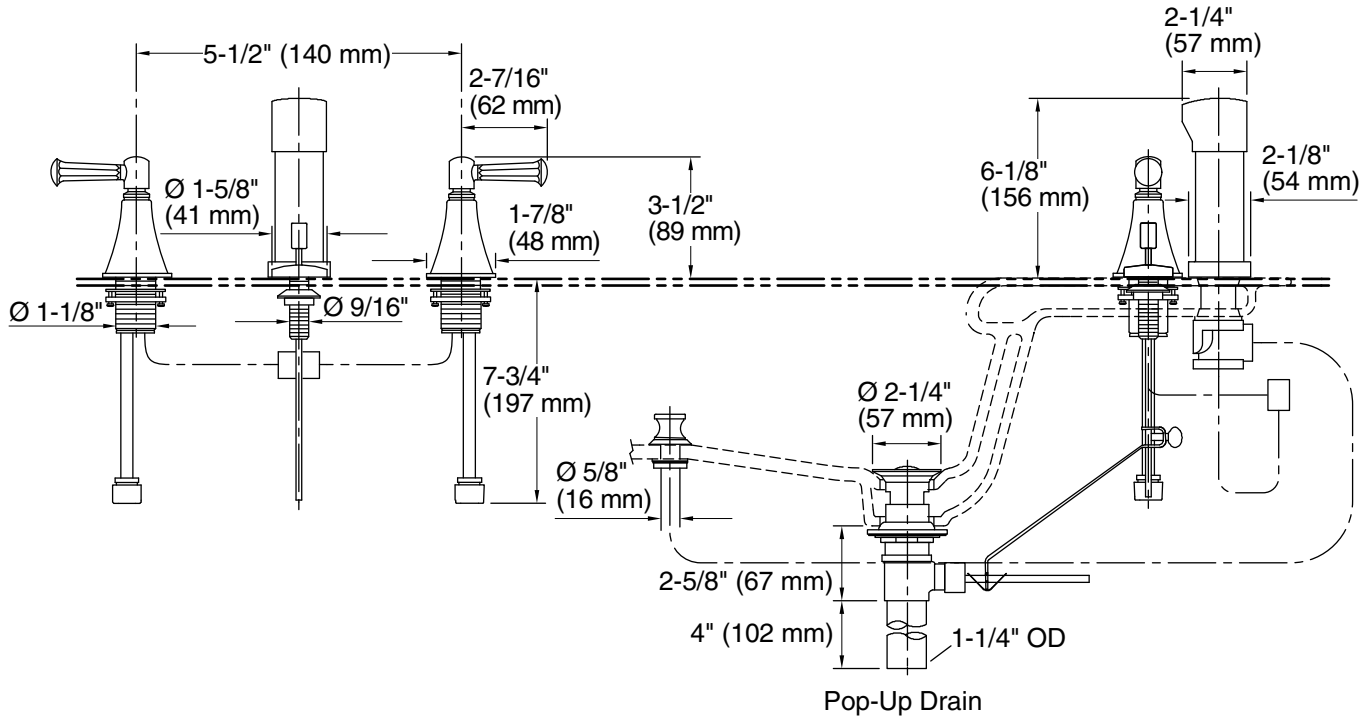

Features

- Quarter-turn washerless ceramic disc valves
- Pop-up drain with lift rod and tailpiece
- Stately Deco lever handles
- Vertical spray
- Fixture-mount transfer valve/vacuum breaker

Material

- Brass
- Brass valve bodies

Technical Information

All product dimensions are nominal.

Drain included: Yes

Spout:

Handshower rated max flow: 2.5 gal/min (9.5 l/min)

Notes

Install this product according to the installation instructions.