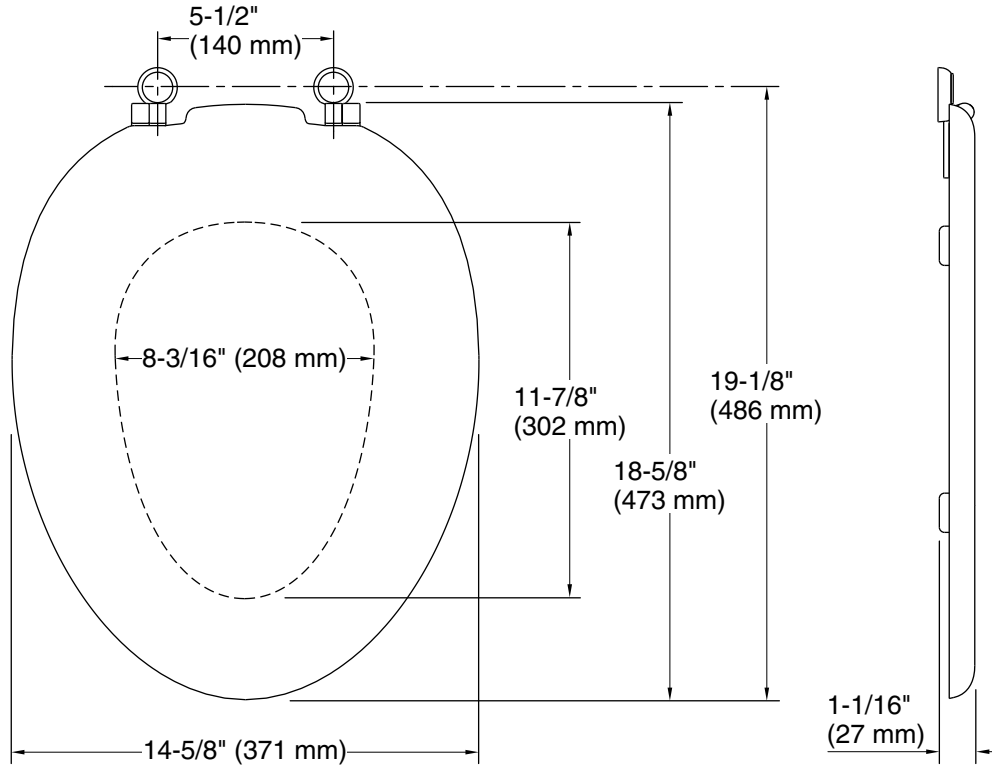

- Molded wood

Codes/Standards

None Applicable

**KOHLER® One-Year Limited
Warranty**

See website for detailed warranty information.

Technical Information

All product dimensions are nominal.

Seat shape type: Elongated
Seat front type: Closed-front
Seat-mounting holes: 5-1/2" (140 mm)