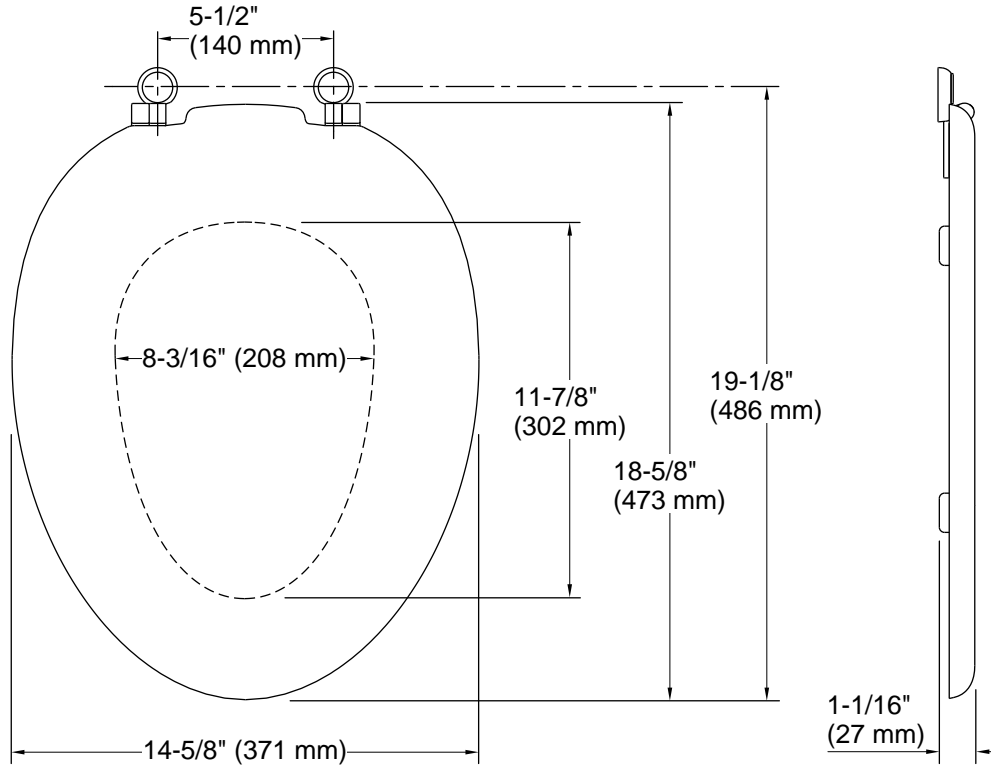

- Molded wood

Codes/Standards

None Applicable

**KOHLER® One-Year Limited
Warranty**

See website for detailed warranty information.

Technical Information

All product dimensions are nominal.

Seat shape type: Elongated
Seat front type: Closed-front
Seat-mounting holes: 5-1/2" (140 mm)