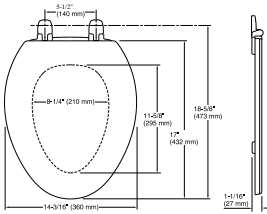

**Triko™**  
Elongated toilet seat  
**K-4712-T**

**Features**

- Color-matched plastic hinges

**Material**

- Molded wood

**Codes/Standards**

None Applicable

**KOHLER® One-Year Limited  
Warranty**

See website for detailed warranty information.

**Triko™**  
Elongated toilet seat  
**K-4712-T**

**Technical Information**

All product dimensions are nominal.

Seat shape type: Elongated  
Seat front type: Closed-front  
Seat-mounting holes: 5-1/2" (140 mm)