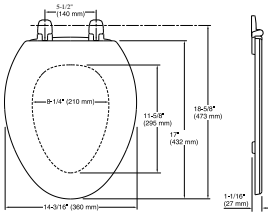

**Triko™**  
Elongated toilet seat  
**K-4712-T**

**Features**

- Color-matched plastic hinges

**Material**

- Molded wood

**Codes/Standards**

None Applicable

**KOHLER® One-Year Limited  
Warranty**

See website for detailed warranty information.

**Triko™**  
Elongated toilet seat  
**K-4712-T**

**Technical Information**

All product dimensions are nominal.

Seat shape type: Elongated  
Seat front type: Closed-front  
Seat-mounting holes: 5-1/2" (140 mm)